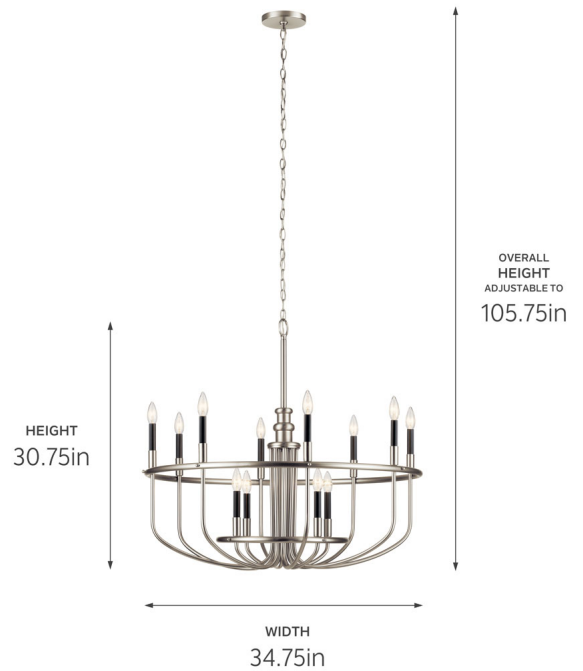

SPECIFICATIONS

Certifications/Qualifications

Prop65	No
DarkSky Approved	No
Location Rating	Dry
	kichler.com/warranty

Dimensions

Height	30.75"
Overall Height	105"
Weight	19 LBS
Canopy Width	5.75"
Canopy Depth	0.8"
Chain/Stem Length	72"

Electrical

Input Voltage	120 V

Light Source

Light Source	Bulb
Lamp Included	Not Included
# Of Bulbs/LED Modules	12
Max Or Nominal Watt	60 W
Lamp Type	B
Socket Type	E12 (Candelabra)
Dimmable	Yes
Dimmable Notes	Dimmable when used with dimmer switch (sold separately); when using LED bulbs, see bulb manufacturer dimming specifications.

Mounting/Installation

Interior/Exterior	Interior Product
Mounting Weight	19 LBS
Modular	No
Lead Wire Length	156

FIXTURE ATTRIBUTES

Housing/Glass

Primary Material	Steel
Shade Included	No

Product/Ordering Information

SKU	52305NI
Finish	Brushed Nickel
UPC	783927603461

Finishes

- Black
- Brushed Nickel

ALSO IN THIS FAMILY