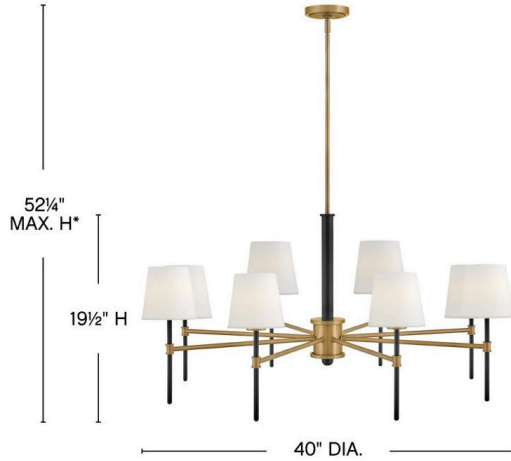

SAUNDERS

46956BK-LCB

LARGE CHANDELIER

Saunders boasts a striking yet effortless appeal, blending traditional elements with captivating, midcentury modern details. A spoked silhouette and decorative stem holders are finished in Black and Lacquered Brass, paired with blown, etched opal glass shades.

DETAILS	
FINISH:	Black
MATERIAL:	Steel
GLASS:	Etched Opal
SLOPE DEGREE:	90
DIMMABLE:	YES - WITH DIMMABLE LAMP (NOT INCLUDED)

DIMENSIONS	
WIDTH:	40"
HEIGHT:	19.5"
WEIGHT:	18.8lb

LIGHT SOURCE	
LIGHT SOURCE:	Socketed
WATTAGE:	8-5w Cand. LED, 60w Equiv.
VOLTAGE:	120v

MOUNTING	
CANOPY:	4.75" Dia.
LEAD WIRE:	1 X 120"
MAX HEIGHT:	52.3

SHIPPING	
CARTON LENGTH:	37.5
CARTON WIDTH:	37.5
CARTON HEIGHT:	10.5
CARTON WEIGHT:	28.3