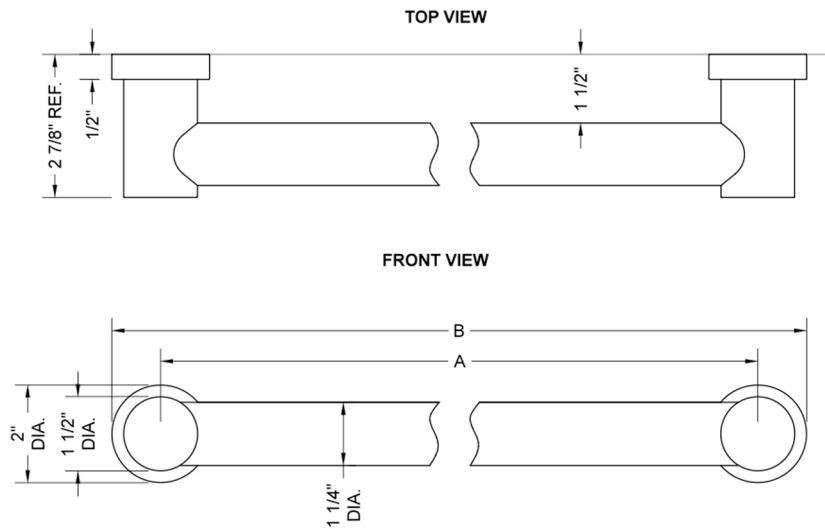

## 12" G40 Straight Grab Bar

Model #: G40-12-

### FEATURES:

- ADA compliant when properly installed
- All brass construction, fully polished & plated
- Style to complement Contempo collection
- All grab bars can be custom sized. Contact JACLO for pricing & availability
- Optional handshower sliders and toilet paper/wash cloth holders can be added only upon initial order - must be factory installed
- NOT AVAILABLE in PG or SG for lengths of 42" or longer

### SPECIFICATION DRAWING:

BRASS LUXURY GRAB BARS			
PART. #	DESCRIPTION	A	B
G40-12-XX	12" GRAB BAR	12"	14"
G40-16-XX	16" GRAB BAR	16"	18"
G40-18-XX	18" GRAB BAR	18"	20"
G40-24-XX	24" GRAB BAR	24"	26"
G40-32-XX	32" GRAB BAR	32"	34"
G40-36-XX	36" GRAB BAR	36"	38"
G40-42-XX	42" GRAB BAR	42"	44"
G40-48-XX	48" GRAB BAR	48"	50"