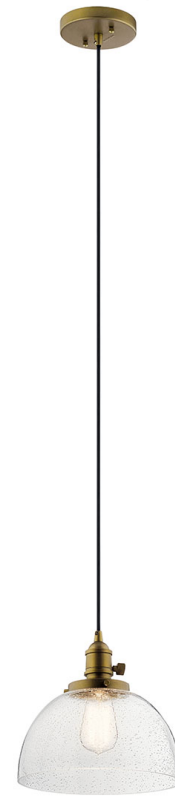

**SPECIFICATIONS**

**Certifications/Qualifications**

Prop65	Yes
DarkSky Approved	No
Location Rating	Dry
	<a href="http://kichler.com/warranty">kichler.com/warranty</a>

**Dimensions**

Height	9.5"
Overall Height	116"
Weight	3.5 LBS
Canopy Height	1"
Canopy Width	5"
Canopy Depth	5"

**Electrical**

Input Voltage	120 V
---------------	-------

**Light Source**

Light Source	Bulb
Lamp Included	Not Included
# Of Bulbs/LED Modules	1
Max Or Nominal Watt	40 W
Lamp Type	A19, ST19
Socket Type	E26 (Medium)
Dimmable	Yes
Dimmable Notes	Dimmable when used with dimmer switch (sold separately); when using LED bulbs, see bulb manufacturer dimming specifications.

**Mounting/Installation**

Interior/Exterior	Interior Product
Mounting Style	CORD
Mounting Weight	2 LBS
Modular	No
Lead Wire Length	112

**FIXTURE ATTRIBUTES**

**Housing/Glass**

Primary Material	Glass, Steel
Shade Included	No
Shade Dimensions	10.17DIA x 5.9

**Product/Ordering Information**

SKU	43853NBR
Finish	Natural Brass
UPC	783927574372

**Finishes**

- Black
- Brushed Nickel
- Chrome
- Natural Brass
- Olde Bronze

**ALSO IN THIS FAMILY**

42296BK

42296NBR

42296NI