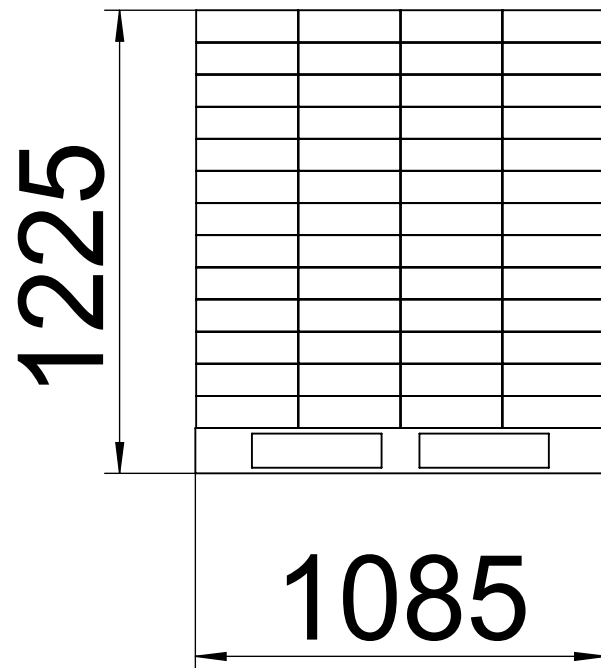

# 9230286 12x9.5 Arcadia MOSQUITO MESH KIT LOADING DIAGRAM

(56 sets/pallet A, 52 sets/pallet B ,total 12 Pallet A, 12 Pallet B, 1296sets, gross weight: 16848Kg)

零件代号  
量(吨)零件重量  
插图  
插表  
数量单位  
装箱点号  
签字  
日期

# Pallet A Details, 56 sets/pallet

A

A

B

B

C

C

D

2

3

4

5

6

1310

# Carton Details

**Weight: 13 Kg**