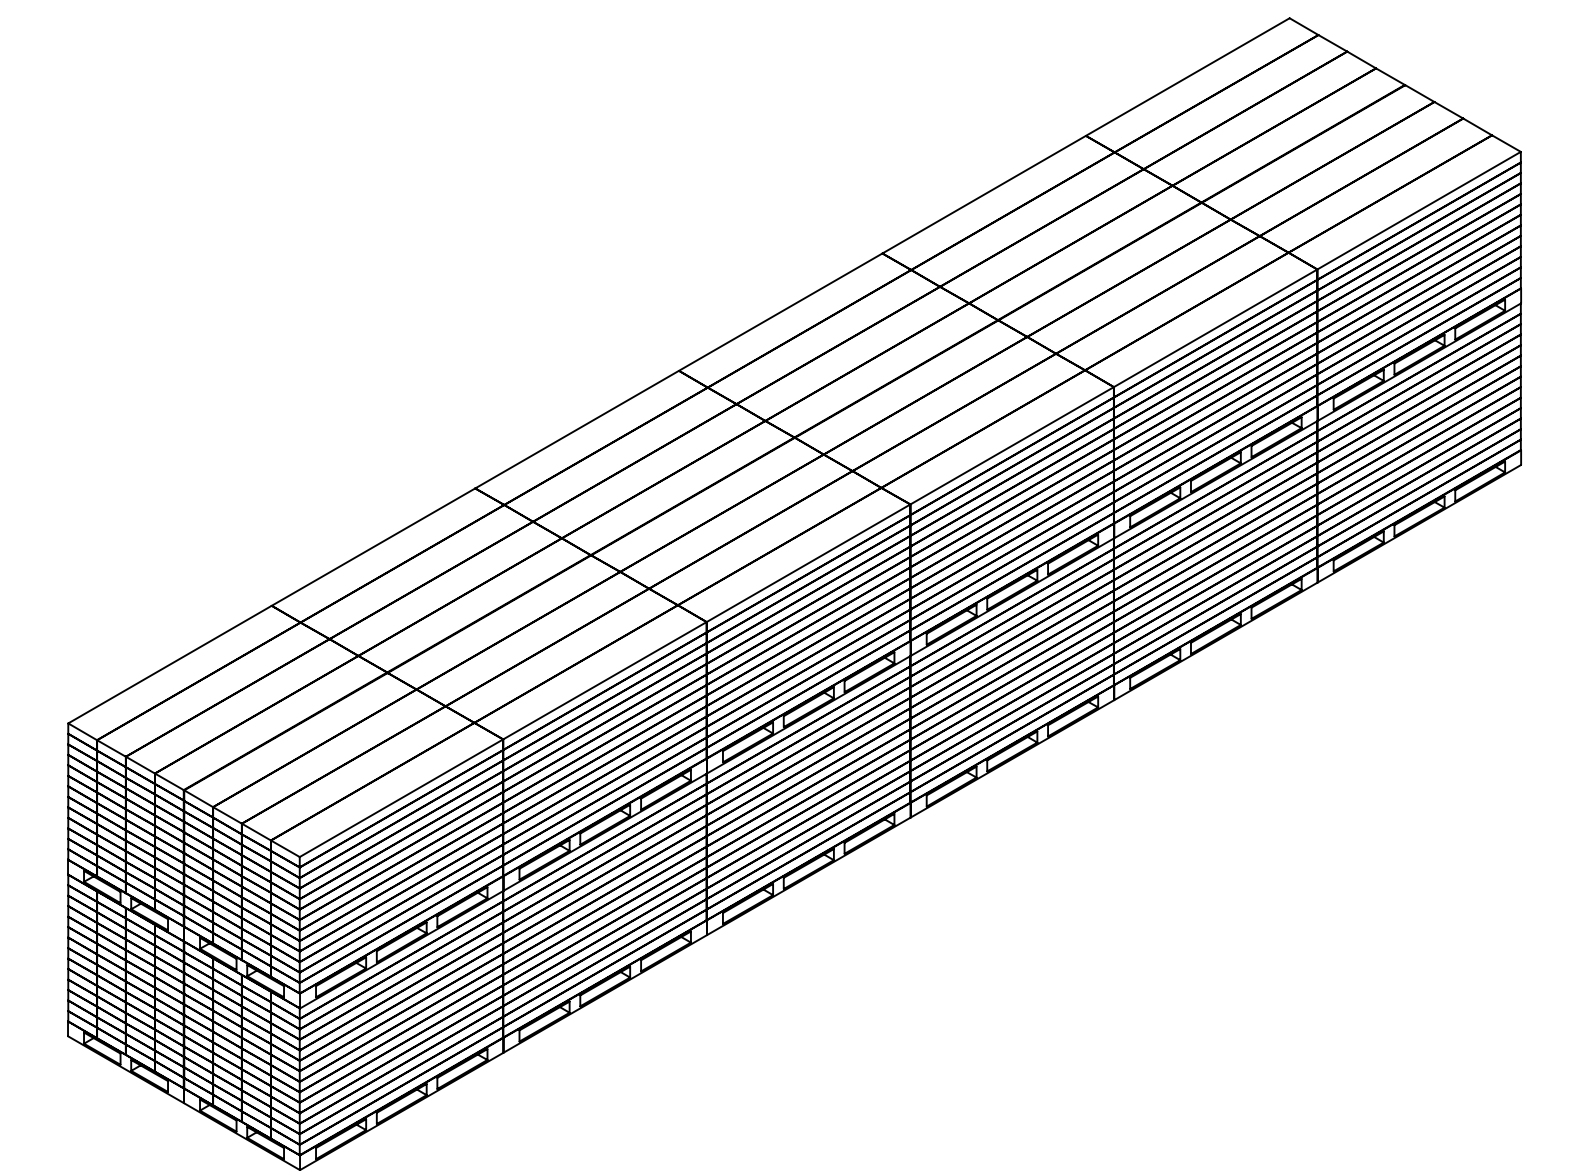

# 9230286 12x9.5 Arcadia MOSQUITO MESH KIT LOADING DIAGRAM

(56 sets/pallet A, 52 sets/pallet B ,total 12 Pallet A, 12 Pallet B, 1296sets, gross weight: 16848Kg)

零件代号  
量(吨)零件重量  
插图  
插表  
数量单位  
装箱点号  
签字  
日期

# Pallet A Details, 56 sets/pallet

A

A

B

B

C

C

D

# Pallet B Details, 52 sets/pallet

# Carton Details

**Weight: 13 Kg**