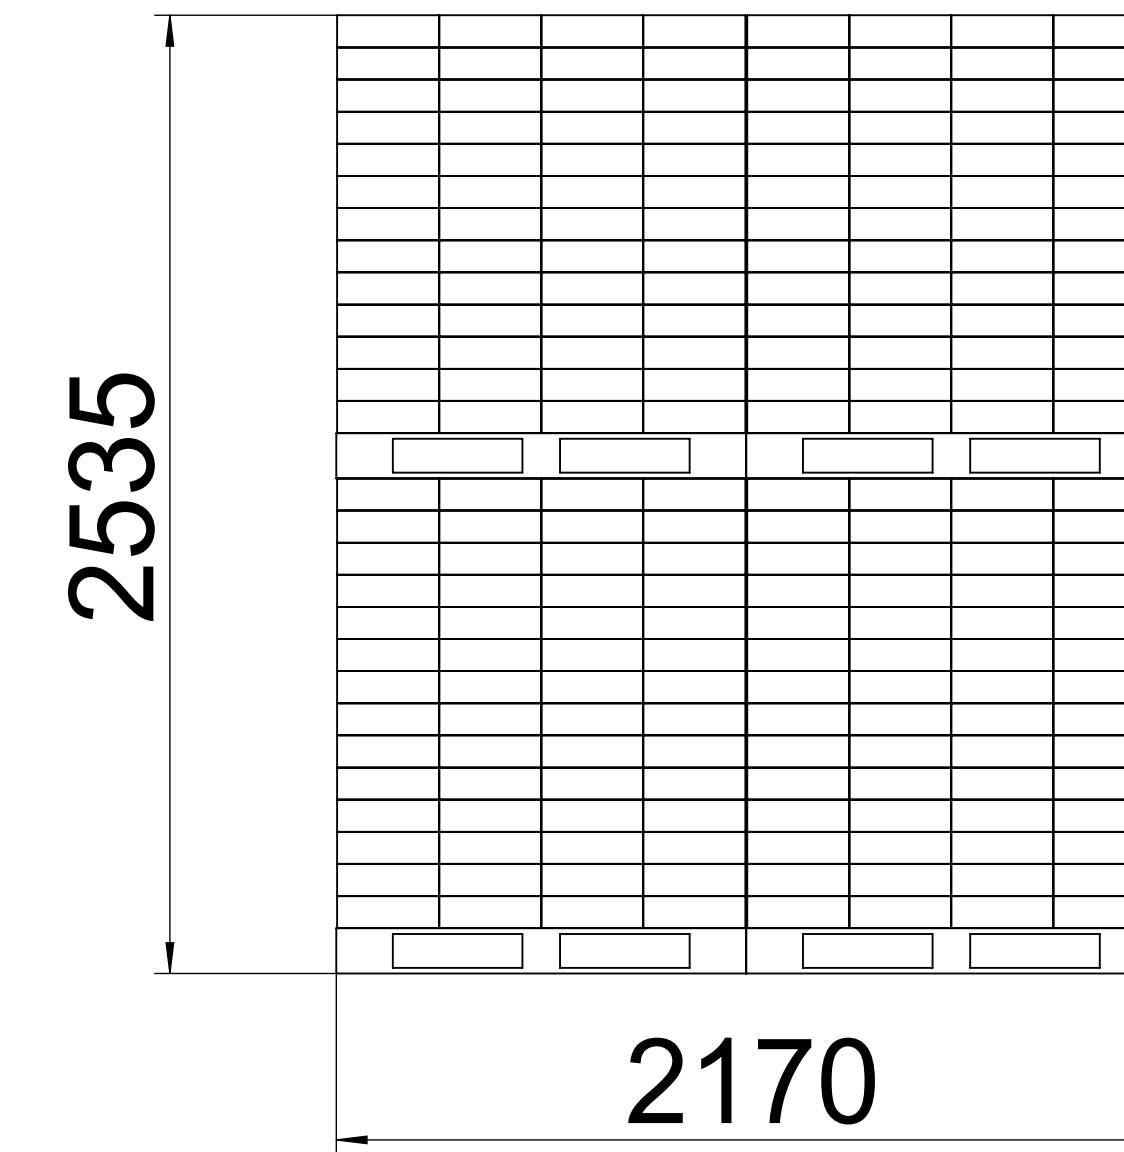

# 9230286 12x9.5 Arcadia MOSQUITO MESH KIT LOADING DIAGRAM

(56 sets/pallet A, 52 sets/pallet B ,total 12 Pallet A, 12 Pallet B, 1296sets, gross weight: 16848Kg)

零件代号  
量(吨)零件重量  
插图  
插表  
数量单位  
装箱点号  
签字  
日期

# Pallet A Details, 56 sets/pallet

A

A

B

B

C

C

D

# Pallet B Details, 52 sets/pallet

# Carton Details

**Weight: 13 Kg**