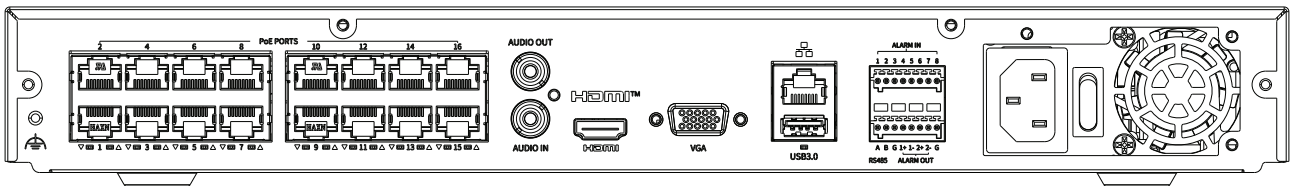

Rear Panel

Warranty

All Illumivue products come with a 3-year limited liability warranty. This warranty includes parts and labor repairs on all components found to be defective in material or workmanship under normal conditions of use. This warranty shall not apply to products which have been abused, modified, or disassembled. Warranty items only by authorized resellers. Warranty not eligible for products purchased through non-authorized online sellers.