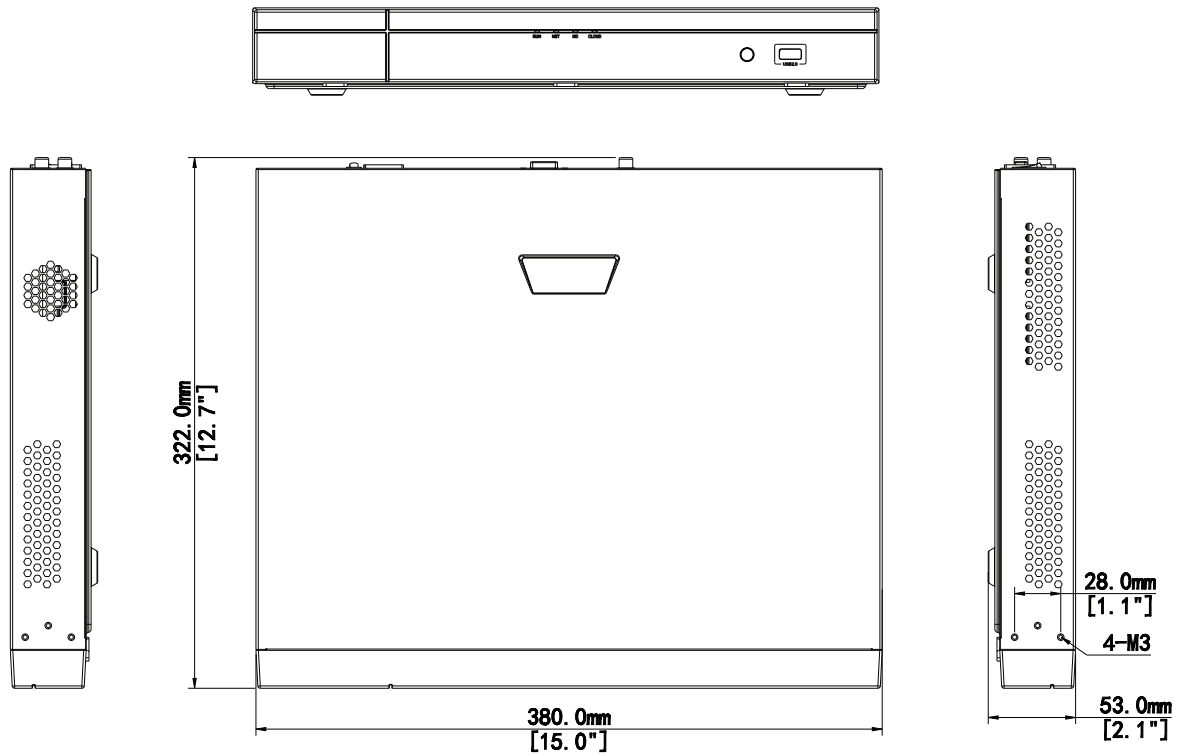

Dimensions