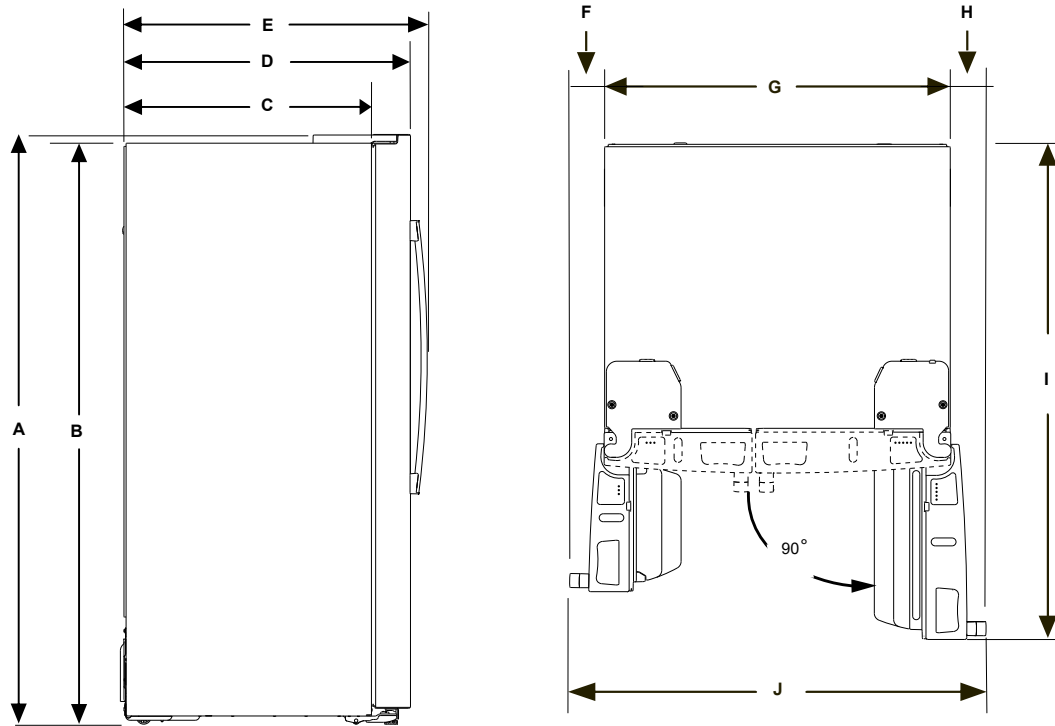

Preliminary Quick Specs

GSS25N

GE® 25 Cu. Ft. Side-By-Side Refrigerator with Extra Tall Dispenser and In-Door Icemaker

Dimensions and Installation Information (inches)

Product Dimensions	Inches
Height to top of hinge and door (A)	69-15/16
Height to top of case (B)	68-15/16
Case depth without doors, without handles (C)	29-7/16
Depth with doors, without handles (D)	34
Overall depth with doors and handles (E)	36
Clearance from side of case to adjacent wall with freezer door open 90° (F)	3-11/16
Overall case width (G)	32-3/4
Clearance from side of case to adjacent wall with fresh food door open 90° (H)	3-3/4
Total depth with fresh food door open 90° (I)	48-1/4
Width with doors open 90°, including handles (J)	40-1/8

Total Product Dimensions (WxHxD)
32-3/4" x 69-15/16" x 36"

Air Clearances	Inches
Each side	1/8
Top	1
Back	2

Water hook-ups fit in back air clearance when calculating installation depth.

Allow additional space for any necessary leveling adjustments.

GE® 25 Cu. Ft. Side-By-Side Refrigerator with Extra Tall Dispenser and In-Door Icemaker

Features and Benefits

33" Width - A compact design fits in smaller spaces, yet still offers large storage capacity.