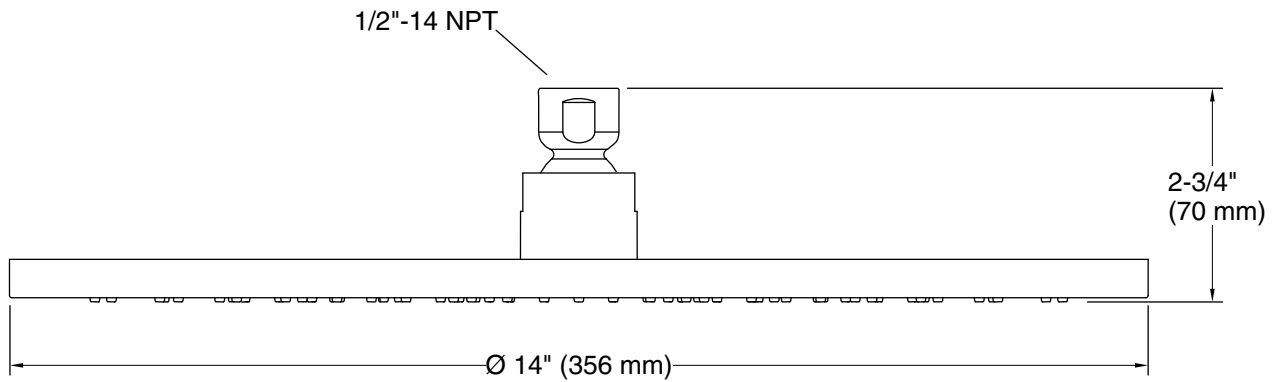

Technical Information

All product dimensions are nominal.

Spout:

Shower/Rainhead rated max flow: 2.5 gal/min (9.5 l/min)

Notes

Install this product according to the installation instructions.