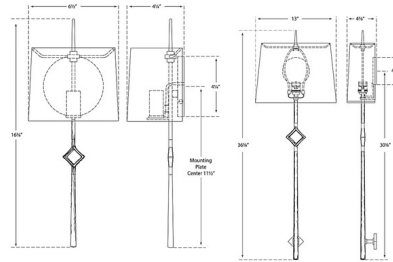

By Visual Comfort Signature

Description

The Cranston Wall Sconce brings a clean, traditional look to your interior space. The long, torch like stem is topped by an oval linen shade that casts warm light across your room. Backplate is located behind the shade.

Shown in gilded iron / linen

Specifications

COLOR Linen
BODY FINISH Gilded Iron
WATTAGE 75W
DIMMER Standard 120V
DIMENSIONS 13"W x 36.625"H x 4.625"D
BULB NOT INCLUDED 1 x A19/Medium (E26)/75W/120V Incandescent
OTHER BULB OPTIONS 1 x A19/Medium (E26)/120V LED