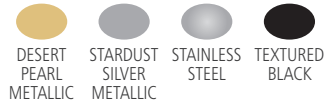

ADA COMPLIANT

GALLONS	LENGTH (in.)	WIDTH (in.)	HEIGHT (in.)
26G	20.00	20.00	31.25

build your own ▶ rubbermaidcommercial.com/customize

SILHOUETTES

ROUND RECYCLING TOP

STANDARD COLOR OPTIONS

SKU #	DESCRIPTION	LINER	COLOR	GALLONS	WEIGHT (lbs.)	LENGTH (in.)	WIDTH (in.)	HEIGHT (in.)
FGDRR24CDP	SILHOUETTES RND RCYCL CAN LID 98L/26G	PLASTIC	DESERT PEARL METALLIC	26	40.25	20.00	20.00	31.25
FGDRR24CSM	SILHOUETTES RND RCYCL CAN LID 98L/26G	PLASTIC	STARDUST SILVER METALLIC	26	40.25	20.00	20.00	31.25
FGDRR24CSS	SILHOUETTES RND RCYCL CAN LID 98L/26G	PLASTIC	STAINLESS STEEL	26	40.25	20.00	20.00	31.25
FGDRR24CTBK	SILHOUETTES RND RCYCL CAN LID 98L/26G	PLASTIC	TEXTURED BLACK	26	40.25	20.00	20.00	31.25
FGDRR24PDP	SILHOUETTES RND RCYCL PAPER LID 98L/26G	PLASTIC	DESERT PEARL METALLIC	26	40.25	20.00	20.00	31.25
FGDRR24PTBK	SILHOUETTES RND RCYCL PAPER LID 98L/26G	PLASTIC	TEXTURED BLACK	26	40.25	20.00	20.00	31.25
FGDRR24TDP	SILHOUETTES RND RCYCL TRASH LID 98L/26G L	PLASTIC	DESERT PEARL METALLIC	26	40.25	20.00	20.00	31.25
FGDRR24TSM	SILHOUETTES RND RCYCL TRASH LID 98L/26G	PLASTIC	STARDUST SILVER METALLIC	26	40.25	20.00	20.00	31.25
FGDRR24TSS	SILHOUETTES RND RCYCL TRASH LID 98L/26G	PLASTIC	STAINLESS STEEL	26	40.25	20.00	20.00	31.25
FGDRR24TTBK	SILHOUETTES RND RCYCL TRASH LID 98L/26G	PLASTIC	TEXTURED BLACK	26	40.25	20.00	20.00	31.25
FGDRR24PSM	SILHOUETTES RND RCYCL PAPER LID 98L/26G	PLASTIC	STARDUST SILVER METALLIC	26	40.25	20.00	20.00	31.25
FGDRR24PSS	SILHOUETTES RND RCYCL PAPER LID 98L/26G	PLASTIC	STAINLESS STEEL	26	40.25	20.00	20.00	31.25