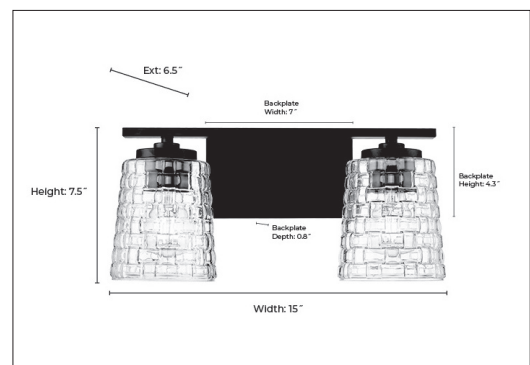

Millennium Lighting
105 Declaration Drive
McDonough, GA 30253
www.millenniumlighting.com