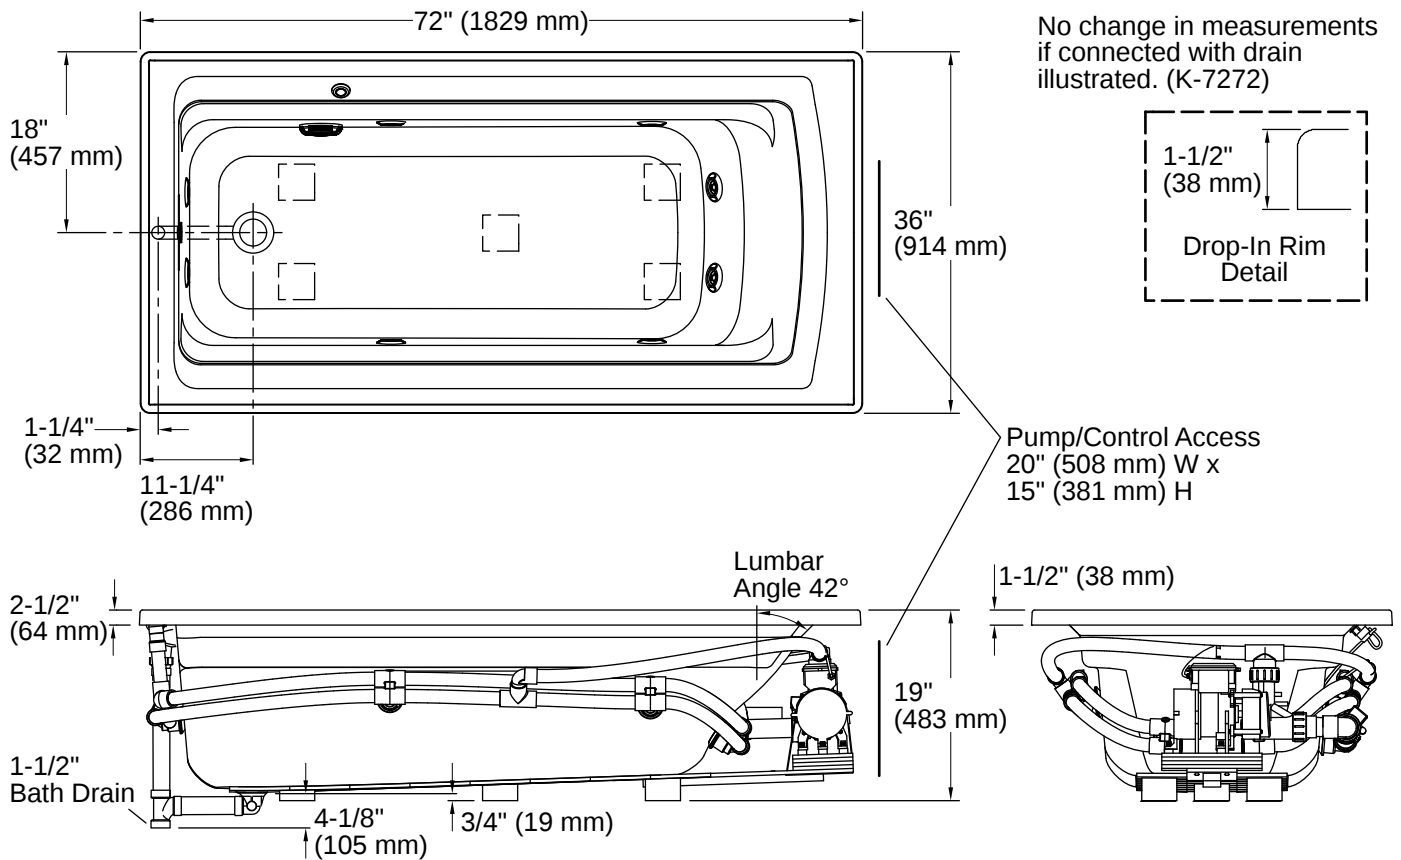

Installation

- Reversible drain
- Drop-in
- Requires Clearflo slotted overflow bath drain (sold separately)

Installation Notes

Install this product according to the installation instructions.

Measure your actual product for rough-in details.

The hot water supply should be 70% of the capacity of the bath or greater. Installations will vary.

This product is designed for drop-in installation only. It is not suited for use in a three-wall alcove with an overhead shower.

ADA compliant when installed to the specific requirements of these regulations.