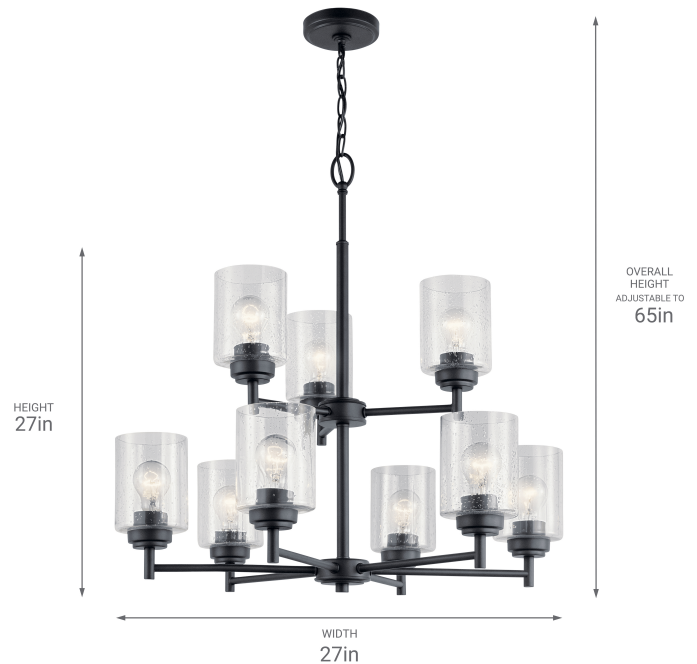

SPECIFICATIONS

Certifications/Qualifications

Prop65	No
DarkSky Approved	No
Location Rating	Dry
	kichler.com/warranty

Dimensions

Height	27"
Overall Height	65"
Weight	14 LBS
Canopy Width	4.75"
Canopy Depth	1"
Chain/Stem Length	36"

Electrical

Input Voltage	120 V

Light Source

Light Source	Bulb
Lamp Included	Not Included
# Of Bulbs/LED Modules	9
Max Or Nominal Watt	75 W
Lamp Type	A19
Socket Type	E26 (Medium)
Dimmable	Yes
Dimmable Notes	Dimmable when used with dimmer switch (sold separately); when using LED bulbs, see bulb manufacturer dimming specifications.

Mounting/Installation

Interior/Exterior	Interior Product
Mounting Weight	9.5 LBS
Modular	No
Lead Wire Length	120

FIXTURE ATTRIBUTES

Housing/Glass

Primary Material	Steel
Shade Included	No

Product/Ordering Information

SKU	44031BK
Finish	Black
UPC	783927574495

Finishes

- Black
- Brushed Nickel
- Natural Brass
- Olde Bronze

ALSO IN THIS FAMILY