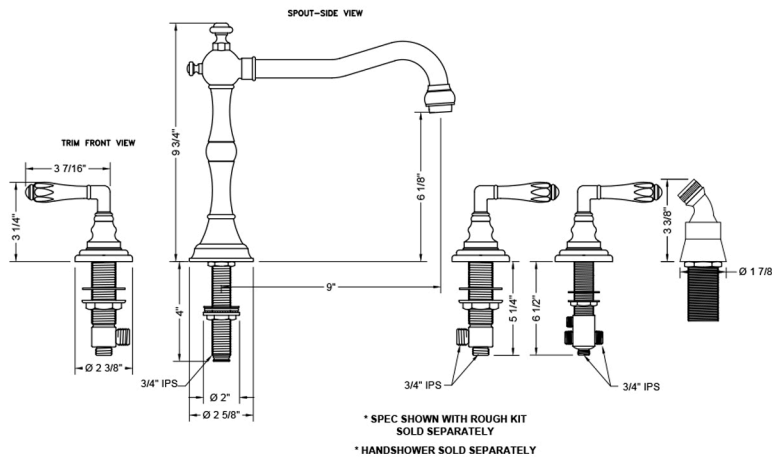

SPECIFICATION DRAWING: