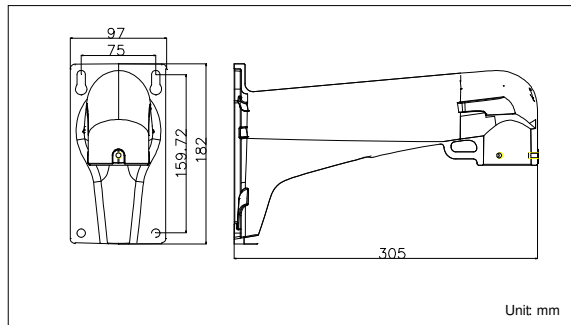

WMP-L

In/Outdoor Wall Mount Bracket

	WMP-L
Color	Hik white
Feature	Suitable for speed dome pendant mounting
Material	Aluminum alloy
Dimensions	97 mm x 182 mm x 305 mm (3.82" x 7.17" x 12.01")
Weight	1070 g (2.36 lbs)

Features

- Aluminum Alloy Material with Surface Spray Treatment
- General Design for Indoor/Outdoor
- Waterproof Design
- Safety Rope for Safe and Convenient Assembly

NOTES: The bracket should be installed on the flat surface of a wall.

The wall must be capable of supporting more than three times the total load of the camera and the mount.

Dimensions

Order Model

WMP-L