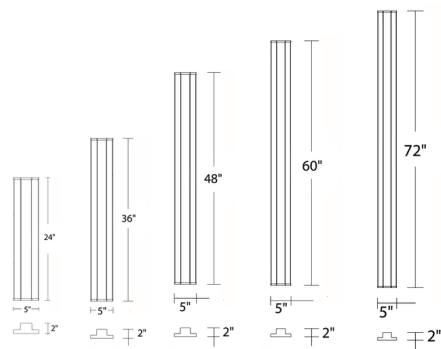

Lightology

lightology.com
866-954-4489
05-22-26

Project: _____

Company: _____

Location: _____ Fixture Type: _____

SPEC #: **WAC1206403**

Approved On: _____ Approved By: _____

Revels Outdoor Wall Light By WAC Lighting

Description

The Revels Outdoor Wall Light features a sleek, minimalist design balanced with geometric precision. Light from the integrated LED is directed to the sides of the fixture through polycarbonate diffusers, which creates a striking contrast with Revels' black finish. The simple rectangular silhouette gives the fixture a distinctly modern expression. May be mounted horizontally or vertically. Dimmable 100% to 10% with ELV dimmers. Note: Fixture will be preset at selected color temperature but can be toggled between 3000K, 3500K, or 4000K prior to installation via a CCT-select switch in the canopy.

Specifications

COLOR . . . . . N/A
BODY FINISH . . . . . Black
WATTAGE 13W
DIMMER . . . . . Low Voltage Electronic
DIMENSIONS . . . . . 5"W x 24"H x 2"D
INTEGRATED LED MODULE . . . . . 1 x LED/13W/120V LED

Technical Information

LAMP LIFE . . . . . 54000 hours
COLOR RENDERING . . . . . 90 CRI
LAMP COLOR . . . . . CCT Select
LUMENS/WATT 14.85
LUMINOUS FLUX . . . . . 193 lumens

Shown in black

CLICK TO VIEW PRODUCT

Notes: