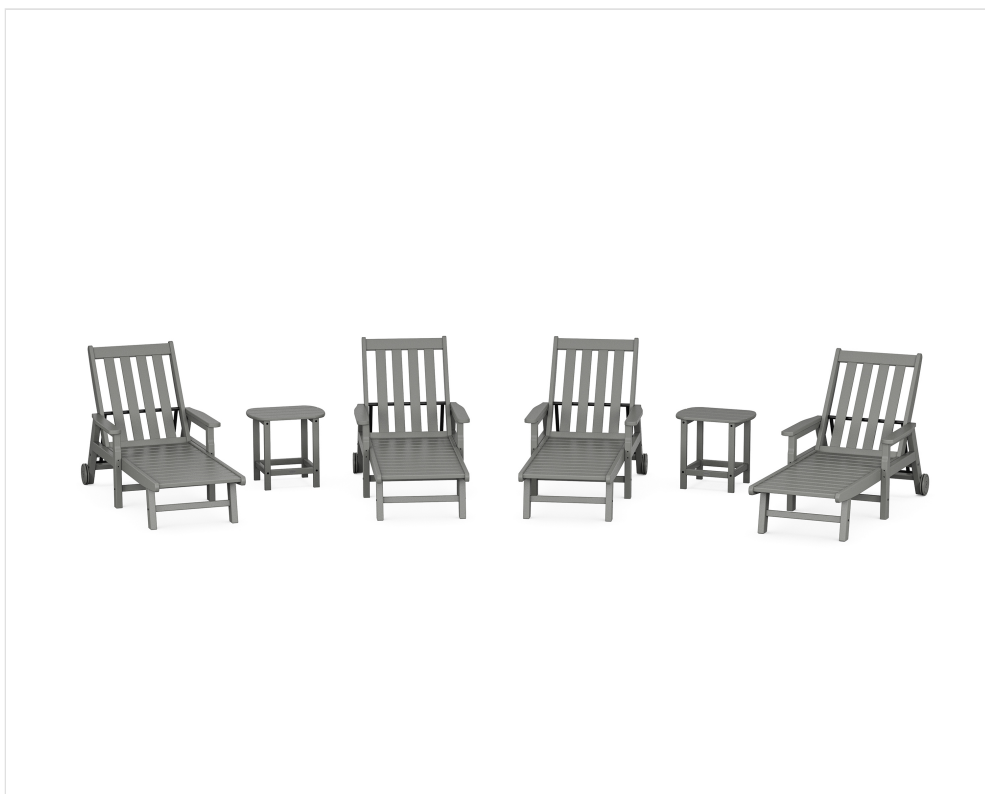

# POLYWOOD®

Sustainable Outdoor Furniture

CLIMATETUFF™  
MATERIALS

COLORSTAY™  
TECHNOLOGY

MADE IN  
THE USA

CONSCIOUSLY  
CRAFTED

## Vineyard 6-Piece Chaise with Arms and Wheels Set

**BRAND** | POLYWOOD®

**COLLECTION** | Vineyard

**SKU** | PWS2520-1

### SET WEIGHT + DIMENSIONS

Overall Set Weight	246.0 lbs
Recommended Minimum Space (Based on pictured configuration)	172.0" W x 35.0" H x 78.0" D

### INDIVIDUAL ITEM DIMENSIONS

Qty	NAME	SKU	DIMENSIONS (W x H x D)
4	Vineyard Chaise with Arms and Wheels	VNCW2278	27.03" x 34.23" x 77.25"
2	South Beach 18" Side Table	SBT18	14.97" x 18.0" x 19.12"