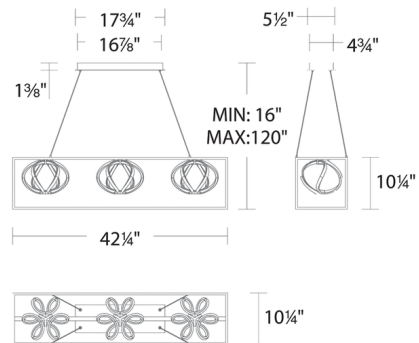

### Description

The Sinclair Pendant features three LED bands, each one elegantly coiled into a ball, displayed inside a contrasting open rectangular frame. The LED elements are made of aluminum finished in gold leaf and silicone diffusers, and they cast an omni-directional ambient glow. The Sinclair seems to float effortlessly in the air as it hangs from slim electrified aircraft cables. This unique geometric design brings contemporary flair to your kitchen counter, bar, or long dining table. Dimmable with a TRIAC or ELV dimmer, sold separately.

### Specifications

|                       |                             |
|-----------------------|-----------------------------|
| COLOR                 | White                       |
| BODY FINISH           | Black / Gold Leaf           |
| WATTAGE               | 44W                         |
| DIMMER                | Low Voltage Electronic      |
| DIMENSIONS            | 42.25"L x 10.25"W x 10.25"H |
| INTEGRATED LED MODULE | 3 x LED/14.67W/120V LED     |
| COUNTRY OF ORIGIN     | China                       |