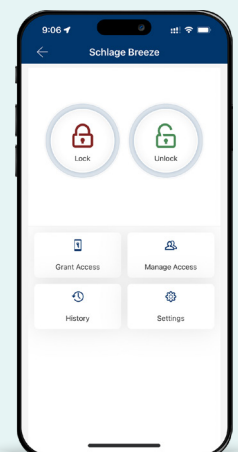

Schlage **Ascent**

SREASC02B ● B

SREASC02G ● G

SREASC01B ● B

SREASC01G ● G

SREASC03B ● B

SREASC03G ● G

OPTIONAL ACCESSORIES

Additional key tags

SRETAG

Finishes; B = Black G = Graphite

Schlage **Wi-Fi Bridge** (BZ100)

OPTIONAL ACCESSORY

The Schlage Wi-Fi Bridge pairs your Schlage Ascent Smart Lock to your home Wi-Fi. It provides you remote access to your lock through the Schlage Breeze mobile app.

With the Schlage Wi-Fi Bridge, wherever you are;

- Receive lock notifications
- Receive lock tamper alerts
- Manage user access

Schlage Wi-Fi Bridge (BZ100) is sold separately.

● W