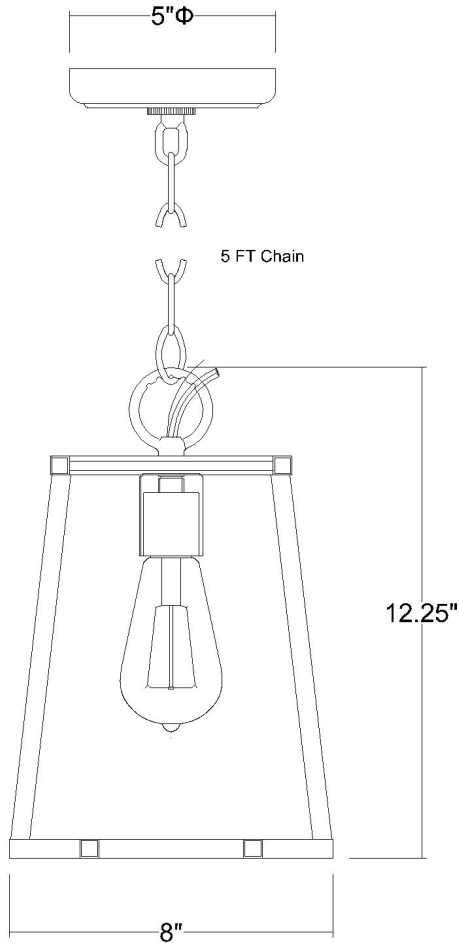

IN11380ORB TIBERTON 1-LIGHT PENDANT

Description:	Tiberton 1-light pendant
Finish:	Oil rubbed bronze
Dimensions:	8" W x 12-1/4" H
Bulbs:	1-60w medium
Installed Weight:	4 lbs.
Certification:	Dry location / ETL

Material:	Iron and raw brass
Shades:	NA
Glass:	NA
Canopy Dimensions:	5" dia.
Chain/Wire:	5' chain, 12' wire
Additional Finishes:	NA