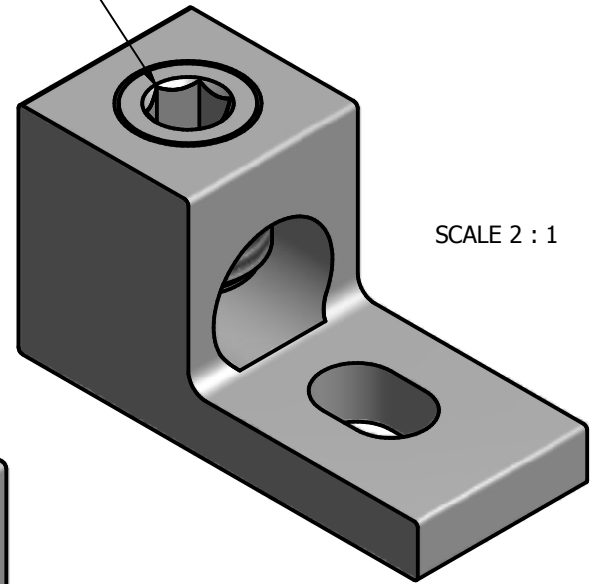

SCREW: SEE CHART	MATERIAL: ALUMINUM	REV: G	ILSCO connections— matter	
CAT. NO.: TA-2/0	PLATING: EL-TIN	DRAWN BY: NN	SCALE:1:1	800-776-9775 www.ilSCO.com
INFORMATION SHEET: FORM 1	MARKING: SEE CHART	DATE: 12/7/2007	SIZE: A	DWG. NO. D1234
				SHEET: 1 OF 1

SEE CHART

SCALE 2 : 1

"D"	SCREW	MARKING
.272	E0923	ILSCO, TA 2/0, CHD Z-10, 2/0-6, AL9CU,
.272	E0950	ILSCO, TA-2/0, 2/0-14, AL9CU,
SLOT	E1302	ILSCO, TA-2/0, 2/0-14, AL9CU,
.343	E0923	ILSCO, TA-2/0, 2/0-14, AL9CU,
.328	E0950	ILSCO, TA-2/0, 2/0-14, AL9CU,