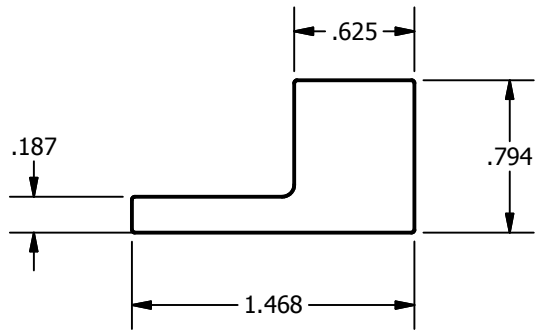

SCREW: SEE CHART	MATERIAL: ALUMINUM	REV: G	ILSCO connections— matter	
CAT. NO.: TA-2/0	PLATING: EL-TIN	DRAWN BY: NN	SCALE:1:1	800-776-9775 www.ilSCO.com
INFORMATION SHEET: FORM 1	MARKING: SEE CHART	DATE: 12/7/2007	SIZE: A	DWG. NO. D1234
				SHEET: 1 OF 1

SEE CHART

SCALE 2 : 1

"D"	SCREW	MARKING
.272	E0923	ILSCO, TA 2/0, CHD Z-10, 2/0-6, AL9CU,
.272	E0950	ILSCO, TA-2/0, 2/0-14, AL9CU,
SLOT	E1302	ILSCO, TA-2/0, 2/0-14, AL9CU,
.343	E0923	ILSCO, TA-2/0, 2/0-14, AL9CU,
.328	E0950	ILSCO, TA-2/0, 2/0-14, AL9CU,