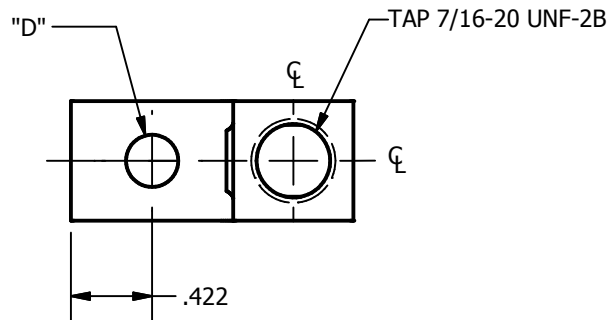

SCREW: SEE CHART	MATERIAL: ALUMINUM	REV: G	ILSCO connections— matter	
CAT. NO.: TA-2/0	PLATING: EL-TIN	DRAWN BY: NN	SCALE:1:1	800-776-9775 www.ilSCO.com
INFORMATION SHEET: FORM 1	MARKING: SEE CHART	DATE: 12/7/2007	SIZE: A	DWG. NO. D1234
				SHEET: 1 OF 1

SEE CHART

SCALE 2 : 1

"D"	SCREW	MARKING
.272	E0923	ILSCO, TA 2/0, CHD Z-10, 2/0-6, AL9CU,
.272	E0950	ILSCO, TA-2/0, 2/0-14, AL9CU,
SLOT	E1302	ILSCO, TA-2/0, 2/0-14, AL9CU,
.343	E0923	ILSCO, TA-2/0, 2/0-14, AL9CU,
.328	E0950	ILSCO, TA-2/0, 2/0-14, AL9CU,