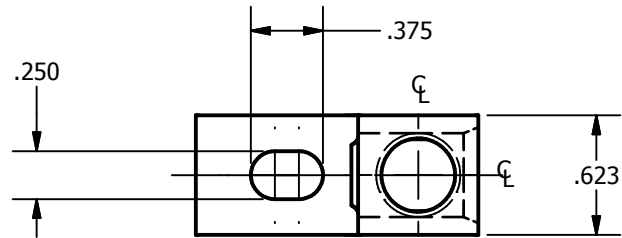

SCREW: SEE CHART	MATERIAL: ALUMINUM	REV: G	ILSCO connections— matter	
CAT. NO.: TA-2/0	PLATING: EL-TIN	DRAWN BY: NN	SCALE:1:1	800-776-9775 www.ilSCO.com
INFORMATION SHEET: FORM 1	MARKING: SEE CHART	DATE: 12/7/2007	SIZE: A	DWG. NO. D1234
				SHEET: 1 OF 1

SEE CHART

SCALE 2 : 1

"D"	SCREW	MARKING
.272	E0923	ILSCO, TA 2/0, CHD Z-10, 2/0-6, AL9CU,
.272	E0950	ILSCO, TA-2/0, 2/0-14, AL9CU,
SLOT	E1302	ILSCO, TA-2/0, 2/0-14, AL9CU,
.343	E0923	ILSCO, TA-2/0, 2/0-14, AL9CU,
.328	E0950	ILSCO, TA-2/0, 2/0-14, AL9CU,