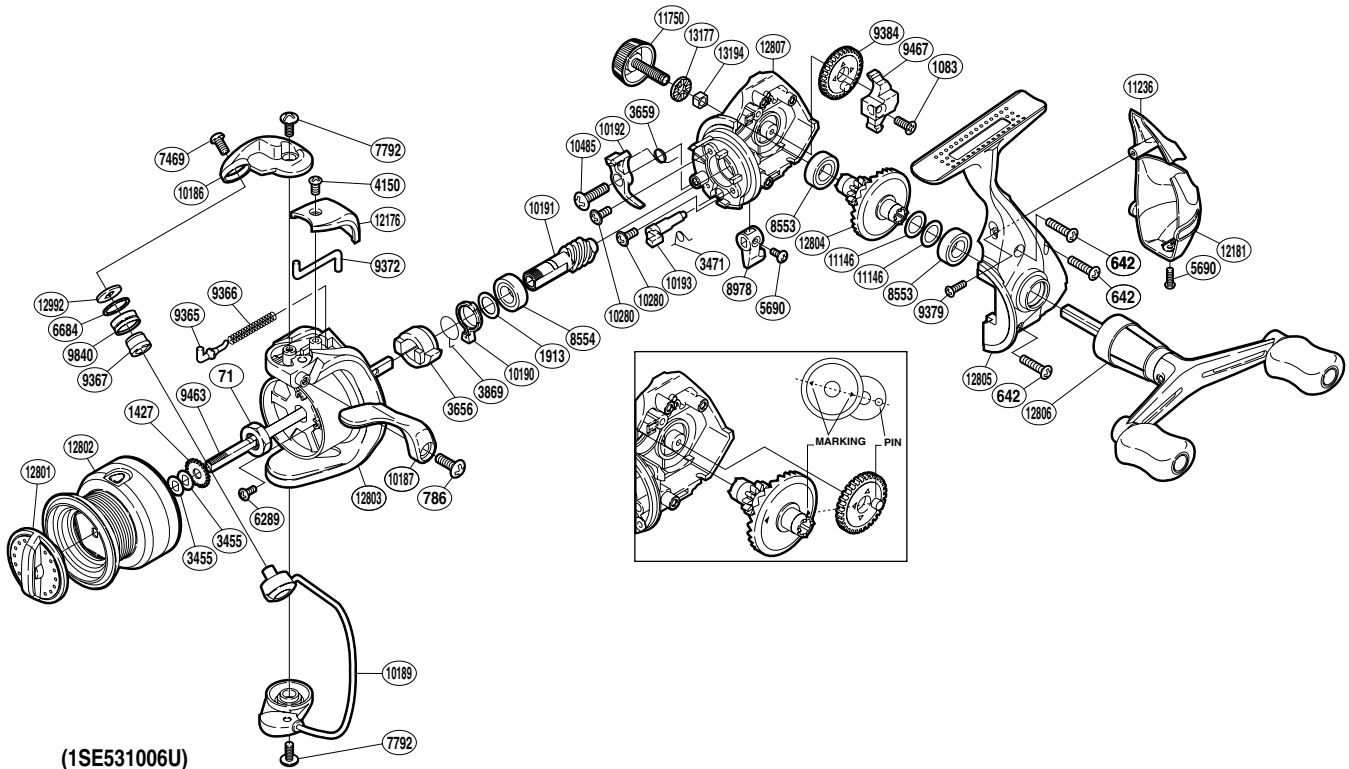

SHIMANO

SPIREX

SR-1000FG

(1SE531006U)

Please note that the number of adjusting washers may not be the same as shown in the exploded views. (Adjustment will vary with each individual product.)

Part No.	Description	Part No.	Description	Part No.	Description
RD 0071	Rotor Nut	RD 8554	Ball Bearing	RD10280	Screw
RD 0642	Screw	RD 8978	Anti-Reverse Lever	RD10485	Screw
RD 0786	Screw	RD 9365	Bail Spring Guide	RD11146	Washer
RD 1083	Screw	RD 9366	Bail Spring	RD11236	Rear Protector A
RD 1427	Spool Support	RD 9367	Line Roller Bushing	RD11750	Handle Screw Cap
RD 1913	Washer	RD 9372	Bail Trip Lever	RD12176	Bail Spring Cover
RD 3455	Spool Washer	RD 9379	Screw	RD12181	Rear Protector B
RD 3471	Anti-Reverse Cam Spring	RD 9384	Oscillating Gear	RD12801	Drag Knob
RD 3656	Anti-Reverse Ratchet	RD 9463	Main Shaft	RD12802	Spool Assembly
RD 3659	Anti-Reverse Pawl Spring	RD 9467	Oscillating Slider	RD12803	Rotor
RD 3869	Anti-Reverse Lock Out Spring	RD 9840	Line Roller	RD12804	Drive Gear
RD 4150	Screw	RD10186	Bail Arm	RD12805	Side Cover
RD 5690	Screw	RD10187	Quick-Fire II Trigger	RD12806	Double Paddle Handle Assembly
RD 6289	Screw	RD10189	Bail Assembly	RD12807	Body
RD 6684	Line Roller Spacer	RD10190	Anti-Reverse Lock Out	RD12992	Line Roller Washer
RD 7469	Screw	RD10191	Pinion Gear	RD13177	Handle Screw Cap Spacer
RD 7792	Screw	RD10192	Anti-Reverse Pawl	RD13194	Handle Screw Lock
RD 8553	Ball Bearing	RD10193	Anti-Reverse Cam		