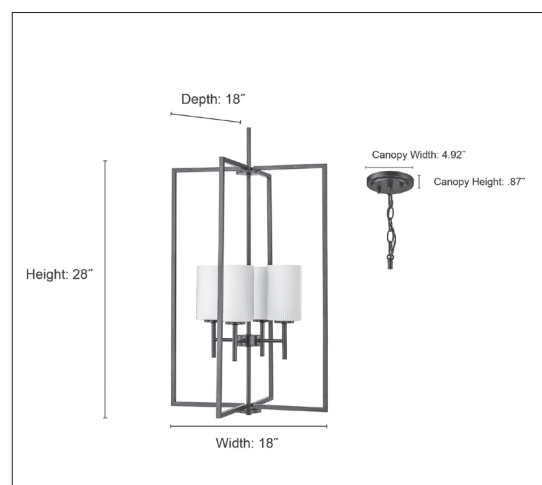

96004 BN

Millennium Lighting
105 Declaration Drive
McDonough, GA 30253
www.millenniumlighting.com