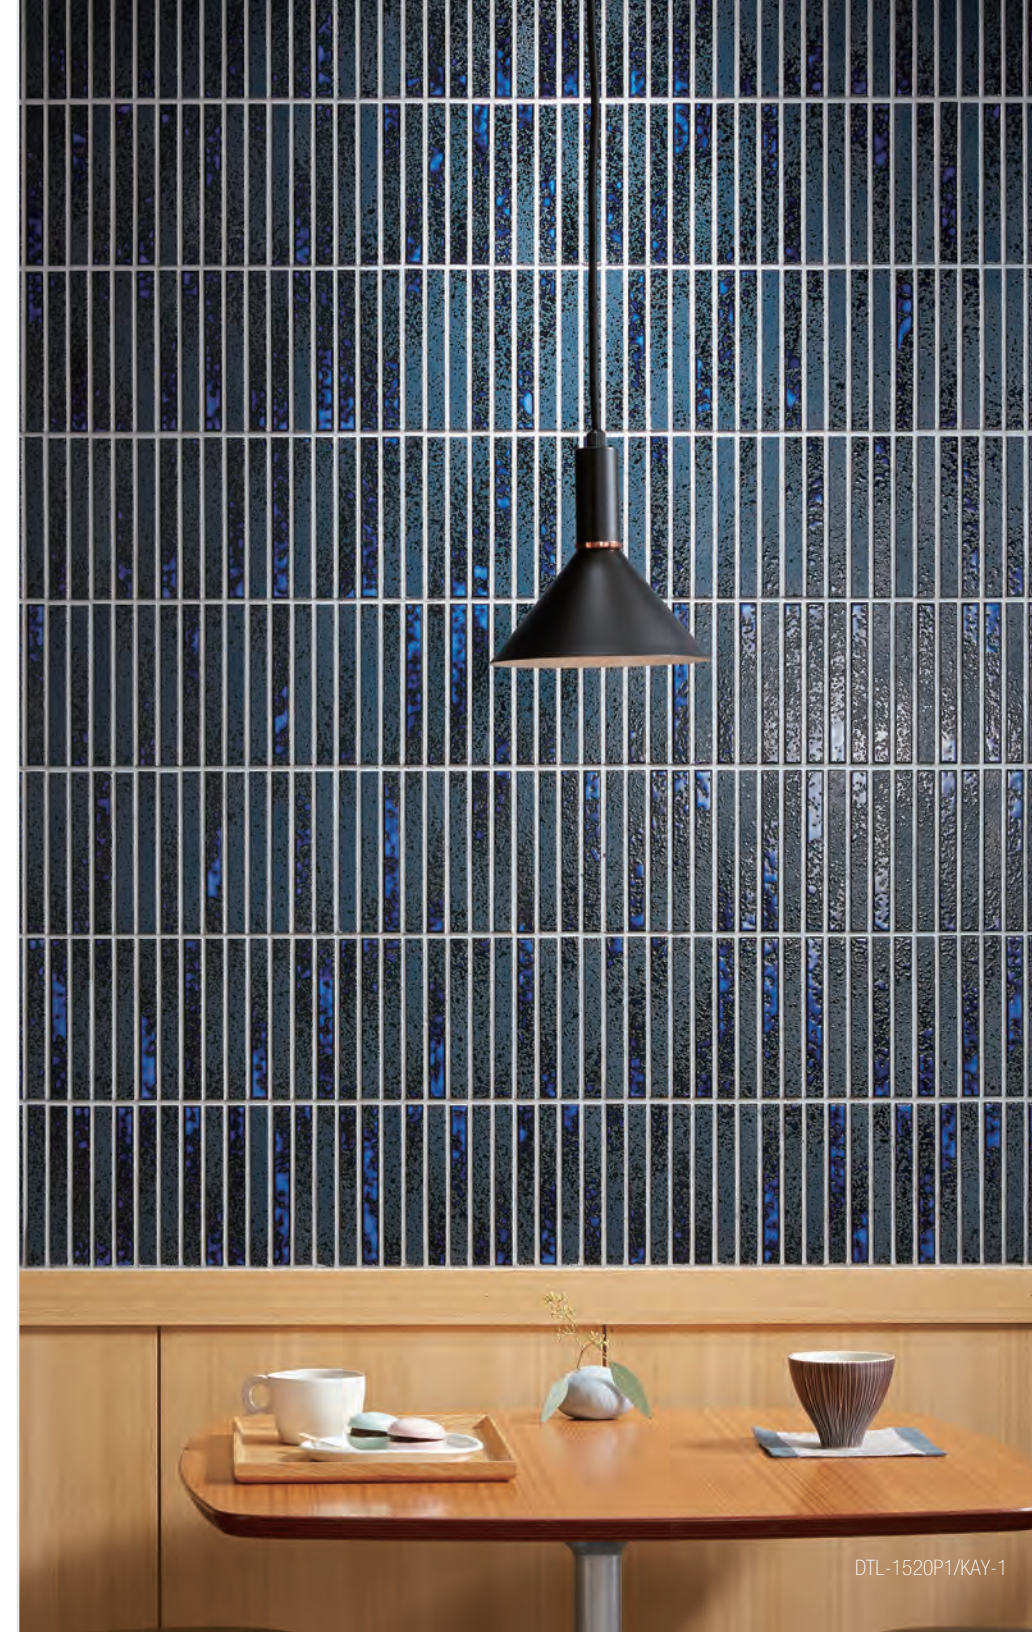

YM-FORM/WH-MIX

KUROAYA

Kuroaya is a tile with a Yohen glaze finish - the most popular Japanese traditional ceramic finish. The deep color coating on black creates a traditional Japanese atmosphere and a sense of elegance.

DTL-1520P1/KAY-1
Red Mix★

DTL-1520P1/KAY-2
Blue Mix★

Material: Porcelain/Glazed

Size/Piece: 145 x 16 mm (5.71 x .63 in)

Size/Sheet: 295 x 296 mm (11.61 x 11.65 in)

Thickness: 8 mm

Joint: Horizontal 4 mm/Vertical 5 mm