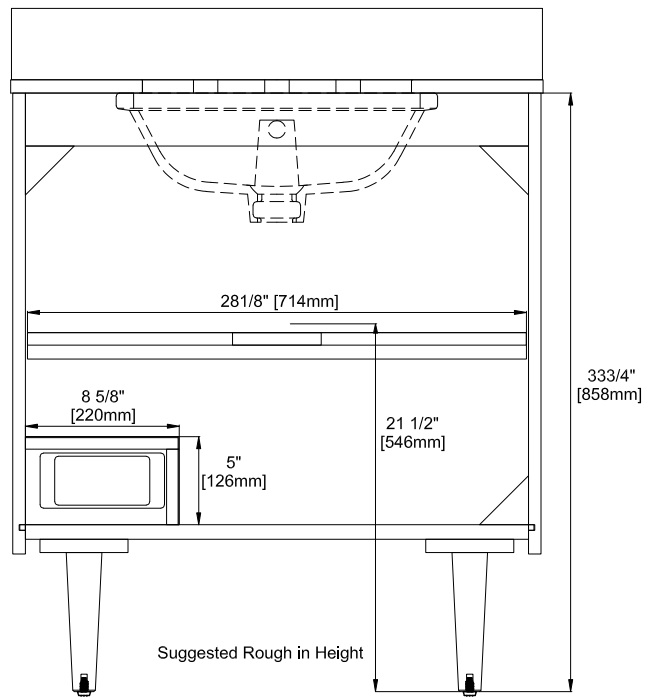

30" SINGLE VANITY

NT252-V30-WLD
NT252-V30-MPW

Features and Materials

Solids: Poplar
Veneers: (MPW,WLD) Engineered Oak
Panels: MDF + Plywood
Number of Doors: Two
Hardware Features: Soft Close Hinges, Adjustable Levelers
USB/Power Component: Yes (ETL5011080)
Cord Length: 6'6"
Installation Type: Floor standing
Assembly Required: Attach the top with sink to the cabinet
Hardware Material: Zinc Alloy (MPW, WLD), Champagne Brass
Sink Top Material : Glossy White Composite
Number of Basins: One
Faucet: 8" Widespread, not included
Basin Overflow: Yes, facing front
Fits Drain Hole Size: 1-3/8"

Overall Dimensions

Width:30"
Depth:19"
Height: 38-1/2"

ASME A112.19.2-2018/CSA B45.1-18

SINK MODEL: F2014B
CUPC FILE NO: 14592

Version: 202601

30" SINGLE VANITY

NT252-V30-WLD

NT252-V30-MPW

Side View

Back View

All dimensions are nominal