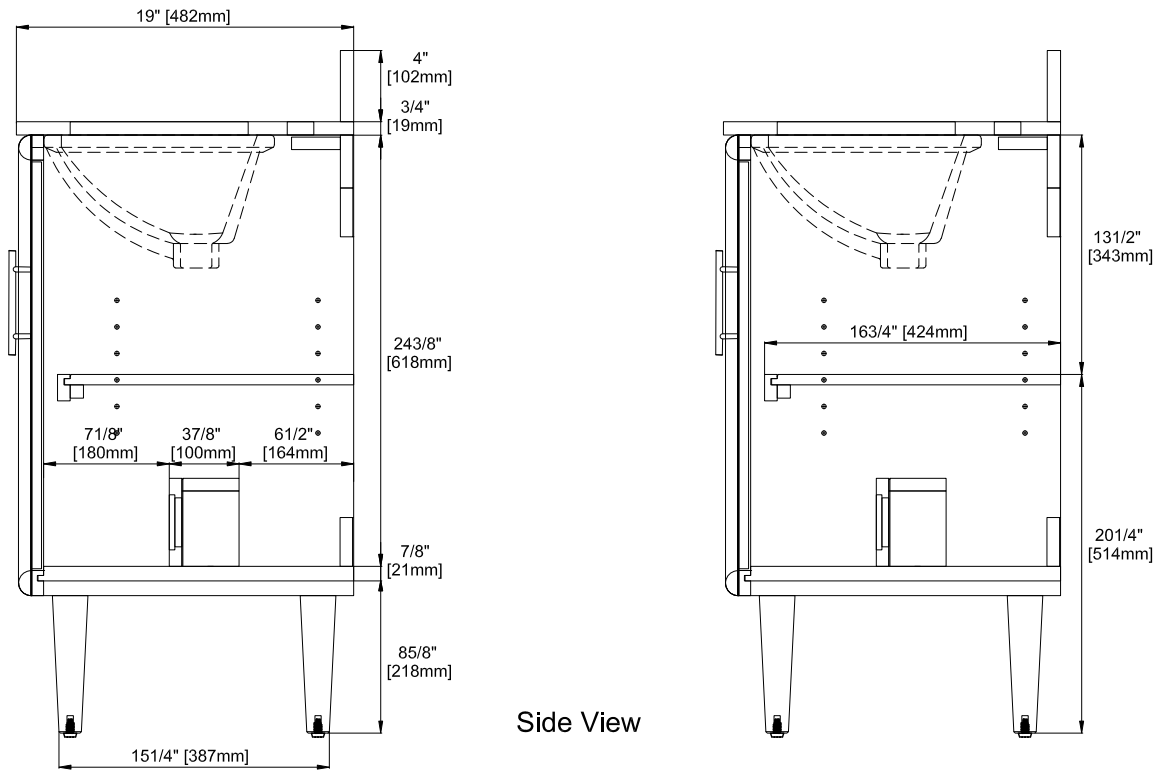

30" SINGLE VANITY

NT252-V30-WLD
NT252-V30-MPW

Features and Materials

Solids: Poplar
Veneers: (MPW,WLD) Engineered Oak
Panels: MDF + Plywood
Number of Doors: Two
Hardware Features: Soft Close Hinges, Adjustable Levelers
USB/Power Component: Yes (ETL5011080)
Cord Length: 6'6"
Installation Type: Floor standing
Assembly Required: Attach the top with sink to the cabinet
Hardware Material: Zinc Alloy (MPW, WLD), Champagne Brass
Sink Top Material : Glossy White Composite
Number of Basins: One
Faucet: 8" Widespread, not included
Basin Overflow: Yes, facing front
Fits Drain Hole Size: 1-3/8"

Overall Dimensions

Width:30"
Depth:19"
Height: 38-1/2"

ASME A112.19.2-2018/CSA B45.1-18

SINK MODEL: F2014B
CUPC FILE NO: 14592

Version: 202601

30" SINGLE VANITY

NT252-V30-WLD

NT252-V30-MPW

Side View

Back View

All dimensions are nominal