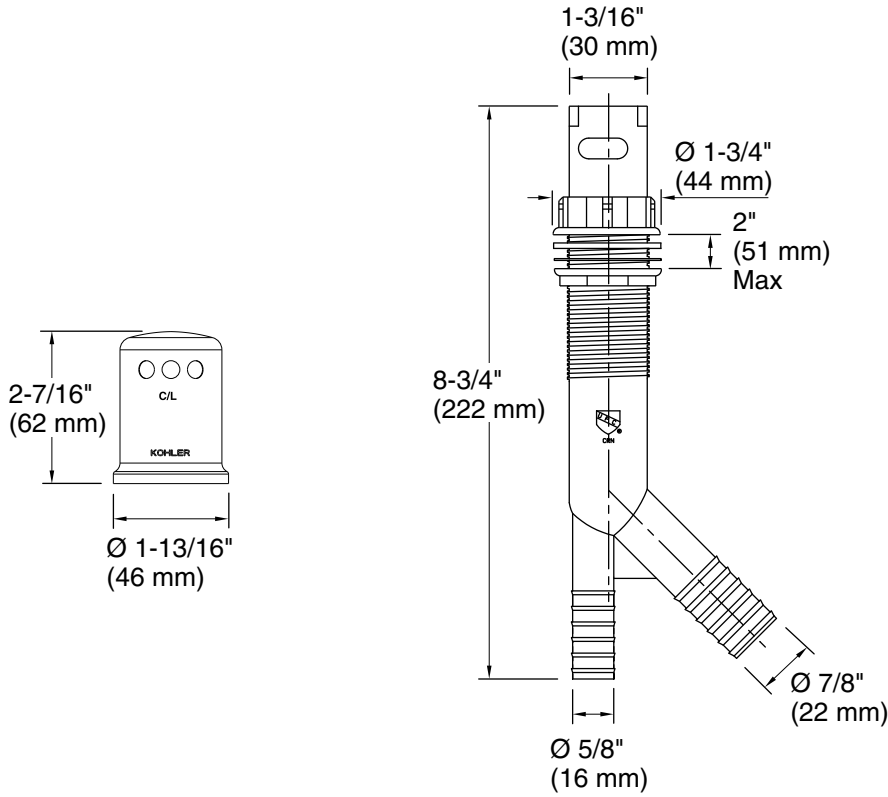

Features

- Solid-brass cover offers years of reliable performance
- Includes valve body and cover

Material

- Durable plastic body
- KOHLER finishes resist corrosion and tarnishing

Codes/Standards

None Applicable

Technical Information

All product dimensions are nominal.
 Material: Brass, Plastic

Notes

Install this product according to the installation instructions.