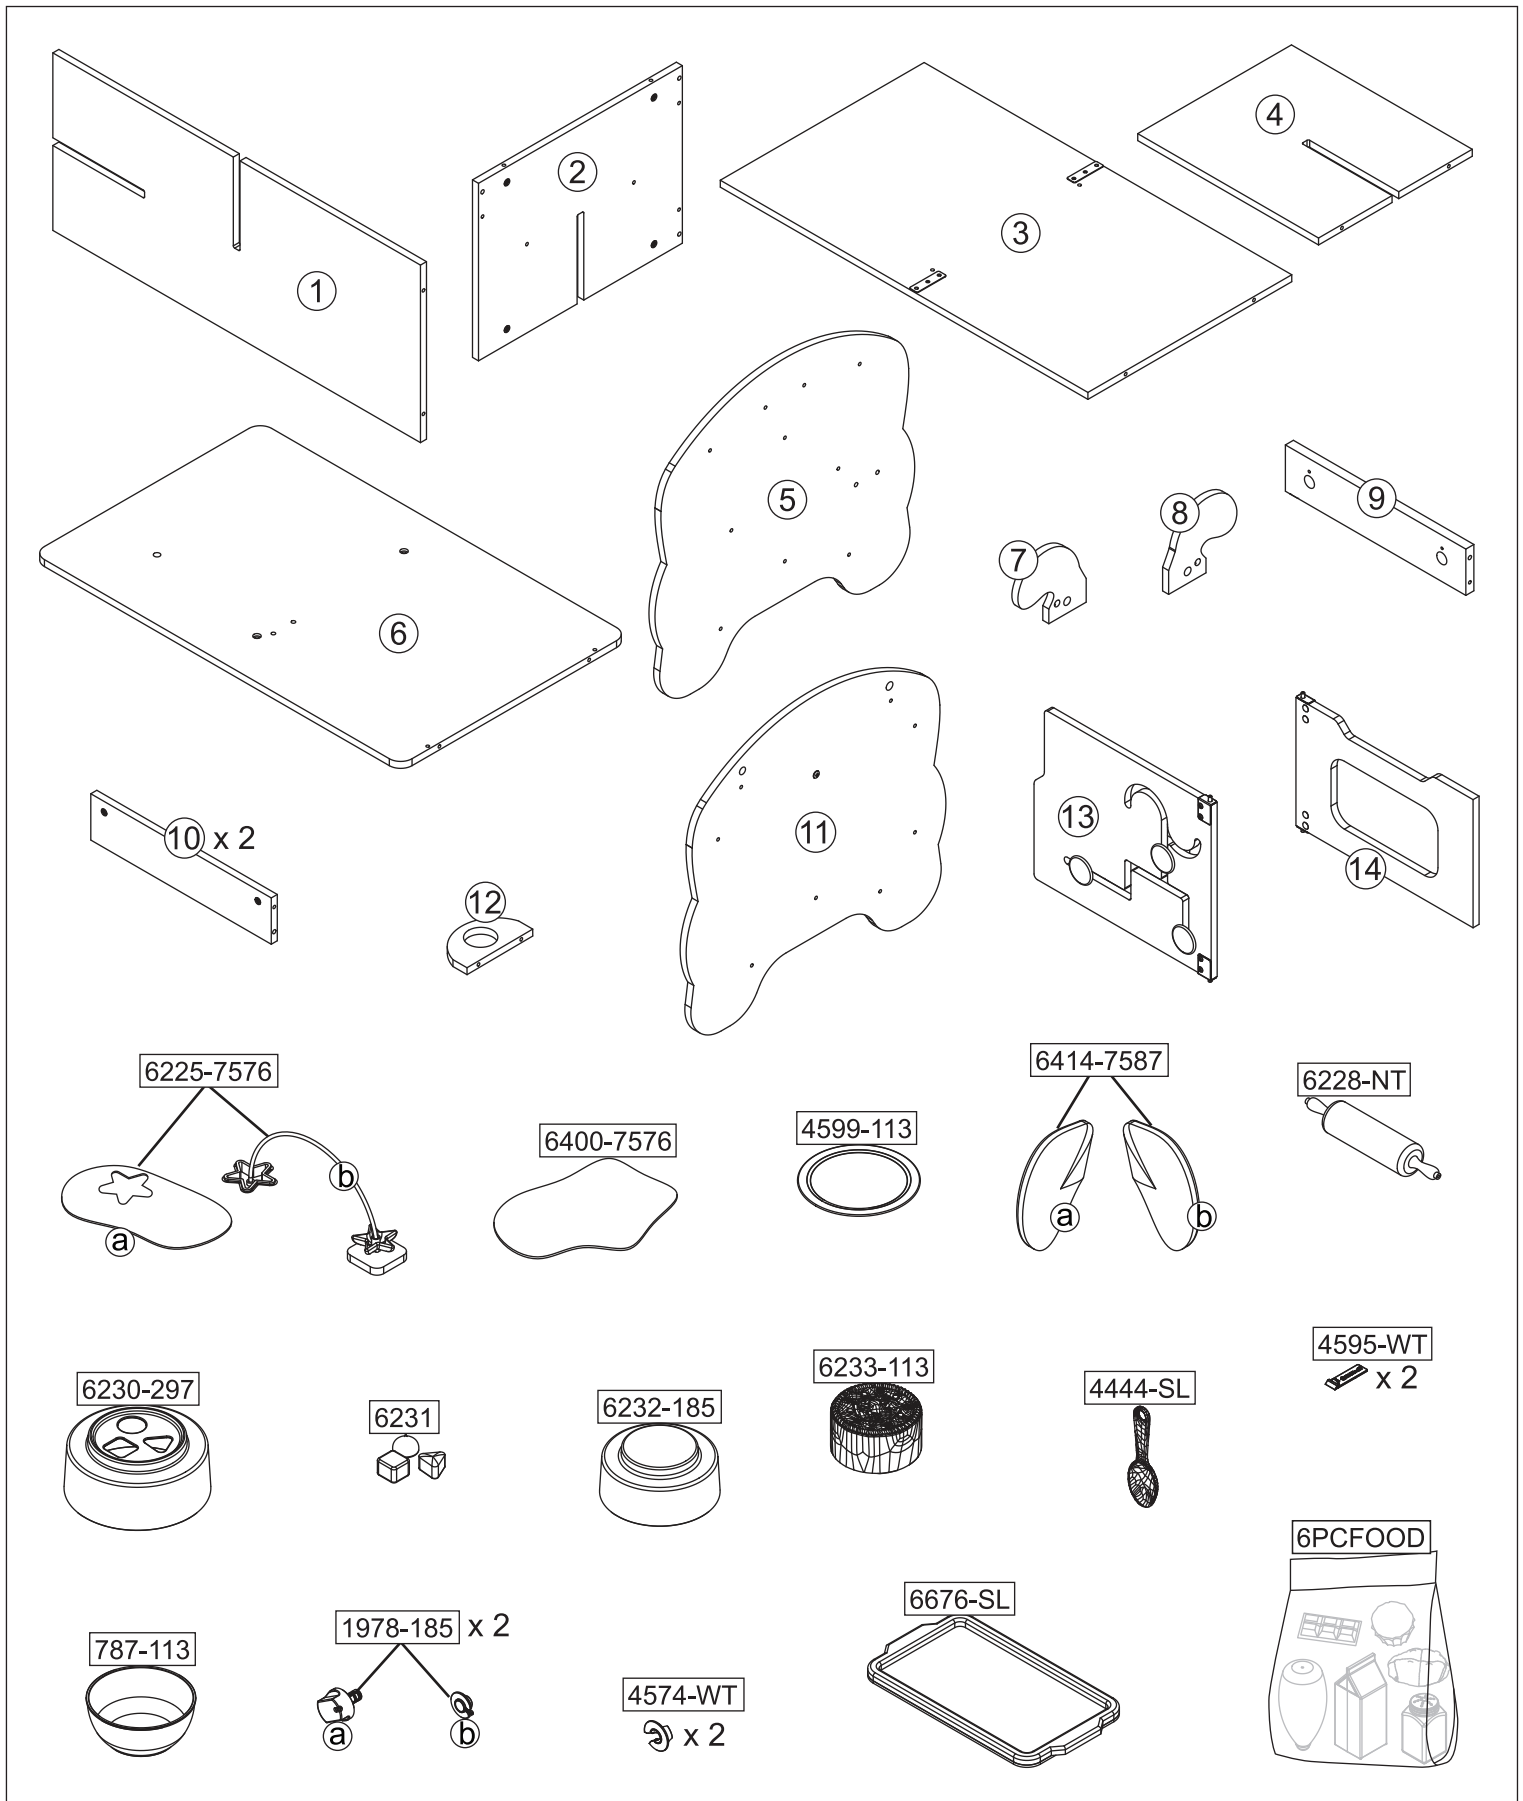

Parts and Hardware
Pièces et matériel
Partes y Piezas Para Instalación
Teile und Befestigungsmaterial
Parti e componenti meccanici