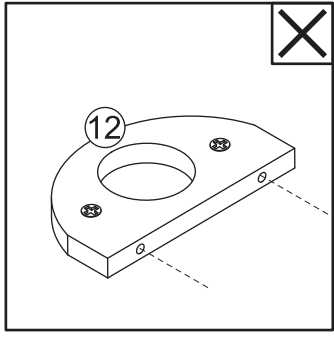

16

17

europcustomerservice@kidkraft.com
+31 20 305 8620
M-F from 09:00 to 17:30 (GMT+1)

parts.kidkraft.eu