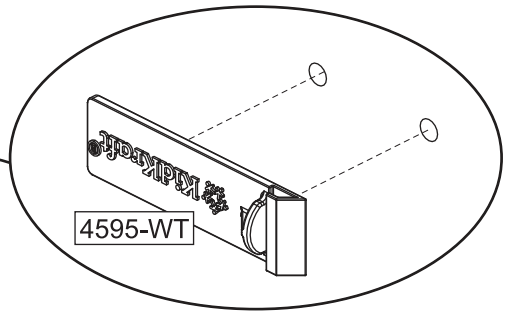

europcustomerservice@kidkraft.com
+31 20 305 8620
M-F from 09:00 to 17:30 (GMT+1)

parts.kidkraft.eu