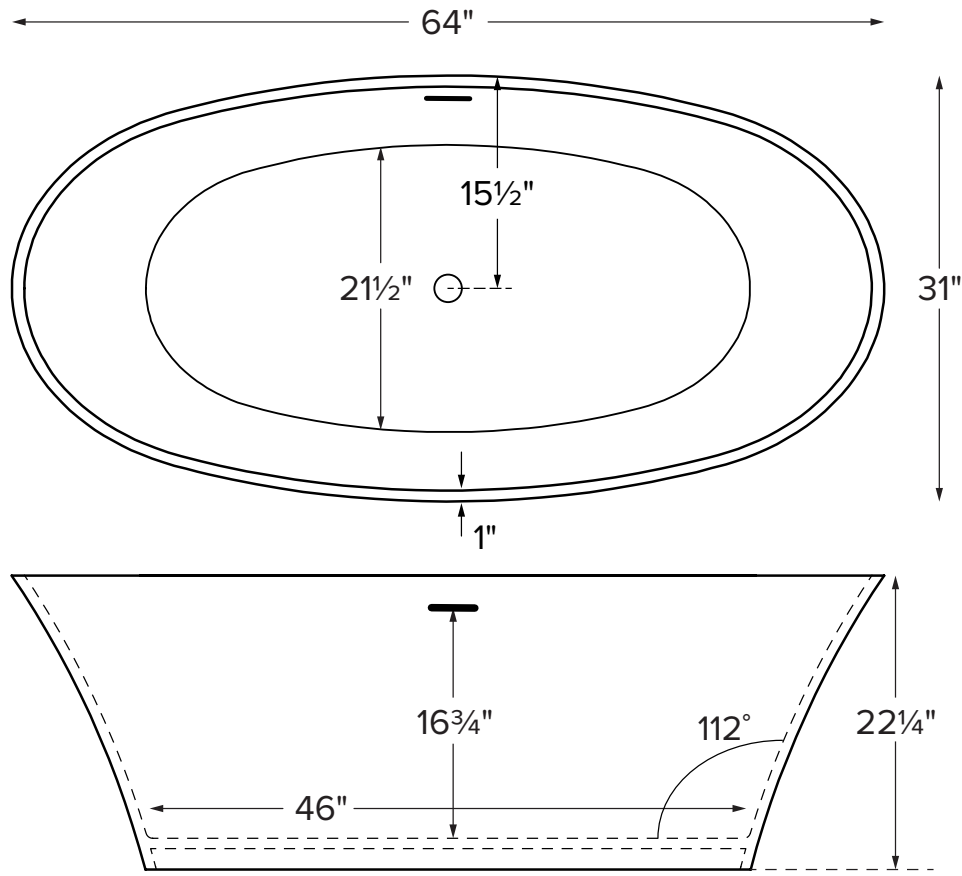

acquabella®

Adeline

MODEL 401
64" x 31" x 21.375"
FREESTANDING 71 gal to overflow
Mineral Composite
150 lbs / 68 kg soaker
Filling this tub to the maximum may require an above average size or dedicated water heater.

• Before discarding tub packaging, check for accessories that may be packaged inside.
 • All product measurements are ±1/2".
 • Specifications and configurations are subject to change without notice.
 • Measurements herein supersede all others published prior to publication date below.