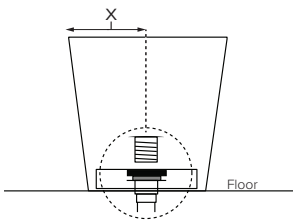

ELECTRICAL COMPONENTS & SPECIFICATIONS		
Required Electrical Service - 110 Volt		
Hydrotherapy Package	Components Included	GFCI
Air Massage	heated blower	1-15 amp
Electrical requirements may change with the addition of optional therapy components. See specific option details or installation information. CSA Certified C/US; B45.5/IAPMO ANSI Z124.1 and ANSI 112.19.7		

See the Installation & Operation Manual for more details.
MTI's Customer Service: Monday-Friday 8am-6pm EST
800-783-8827 or service@mtibaths.com

ORDERING AND INSTALLATION

- Before ordering or installing, please consider future access to equipment.
- Integrated overflow with toe tap drain included.
- Air baths require job site preparations for remote mounting the blower and required check valve. Check valve must be installed higher than the rim of the tub.
- Waterproof remote control included. Keypad is shipped loose and may be mounted nearby.
- Faucet valves cannot be installed on this tub model.

• Before discarding tub packaging, check for accessories that may be packaged inside.
• All product measurements are ±1/2".
• Specifications and configurations are subject to change without notice.
• Measurements herein supersede all others published prior to publication date below.