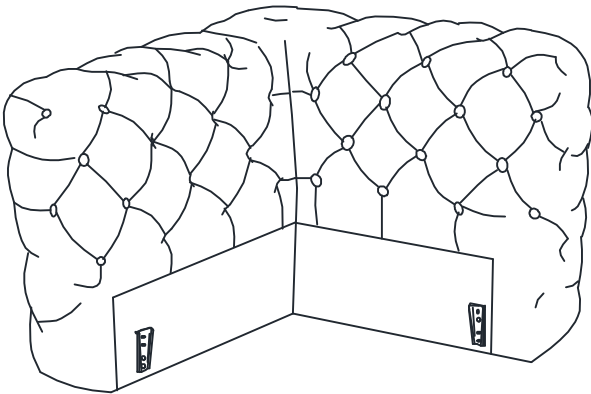

ASSEMBLY INSTRUCTION

TUFTED ARMLESS LOVE SEAT

A Back Frame

B Seat Frame

1pc

1pc

This page lists all the contents included in the box. As you unpack and prepare for assembly, place the contents on a carpeted or padded area to protect them from damage.

1

Hook on the Seat Frame (B) to Back Frame (A) properly.

Cleaning & Care

Treat surface with care. Surface is resistant to scratches but is not scratch resistant. Clean surfaces with a dry or damp soft cloth. Do not use abrasive cleaners.

ASSEMBLY INSTRUCTION

TUFTED RIGHT CHAISE

A Back Frame

B Right Seat Frame

1pc

1pc

This page lists all the contents included in the box. As you unpack and prepare for assembly, place the contents on a carpeted or padded area to protect them from damage.