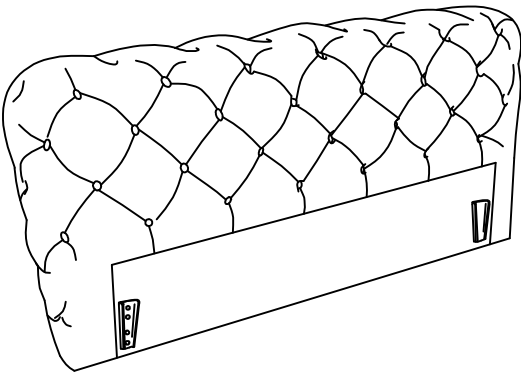

ASSEMBLY INSTRUCTION

TUFTED ARMLESS LOVE SEAT

A Back Frame

B Seat Frame

1pc

1pc

This page lists all the contents included in the box. As you unpack and prepare for assembly, place the contents on a carpeted or padded area to protect them from damage.

1

Hook on the Seat Frame (B) to Back Frame (A) properly.

Cleaning & Care

Treat surface with care. Surface is resistant to scratches but is not scratch resistant. Clean surfaces with a dry or damp soft cloth. Do not use abrasive cleaners.

ASSEMBLY INSTRUCTION

TUFTED RIGHT CHAISE

A Back Frame

B Right Seat Frame

1pc

1pc

This page lists all the contents included in the box. As you unpack and prepare for assembly, place the contents on a carpeted or padded area to protect them from damage.