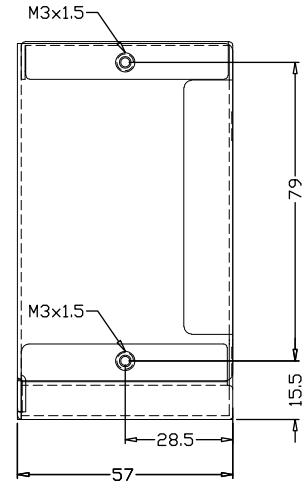

8 7 6 5 4 3 2 1

F
E
D
C
B
A

THIRD ANGLE PROJECTION

GENERAL NOTES

DIMENSIONS ARE IN MM - DO NOT SCALE

THIS DOCUMENT CONTAINS CONFIDENTIAL, PROPRIETARY INFORMATION THAT IS PROPERTY OF STARTECH.COM

PRODUCT ID	SV231DHU34K6		
DESCRIPTION	2 Port Dual Monitor HDMI KVM Switch - 4K 60Hz Ultra HD HDR		
DO NOT SCALE	SHEET: 1 OF: 1	UPLOAD DATE: 5/05/2025	

8 7 6 5 4 3 2 1