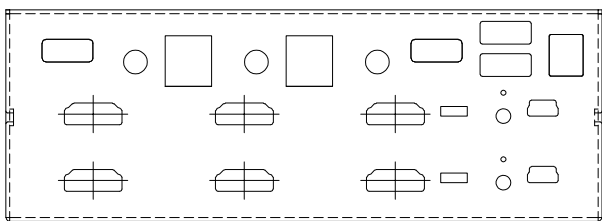

8 7 6 5 4 3 2 1

F
E
D
C
B
A

THIRD ANGLE PROJECTION

GENERAL NOTES

DIMENSIONS ARE IN MM - DO NOT SCALE

THIS DOCUMENT CONTAINS CONFIDENTIAL, PROPRIETARY INFORMATION THAT IS PROPERTY OF STARTECH.COM

PRODUCT ID	SV231DHU34K6		
DESCRIPTION	2 Port Dual Monitor HDMI KVM Switch - 4K 60Hz Ultra HD HDR		
DO NOT SCALE	SHEET: 1 OF: 1	UPLOAD DATE: 5/05/2025	