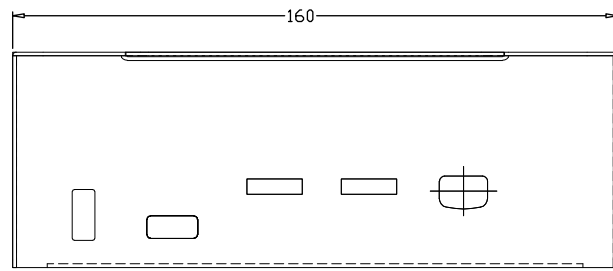

8 7 6 5 4 3 2 1

F
E
D
C
B
A

THIRD ANGLE PROJECTION

GENERAL NOTES

DIMENSIONS ARE IN MM - DO NOT SCALE

THIS DOCUMENT CONTAINS CONFIDENTIAL, PROPRIETARY INFORMATION THAT IS PROPERTY OF STARTECH.COM

PRODUCT ID	SV231DHU34K6		
DESCRIPTION	2 Port Dual Monitor HDMI KVM Switch - 4K 60Hz Ultra HD HDR		
DO NOT SCALE	SHEET: 1 OF: 1	UPLOAD DATE: 5/05/2025	