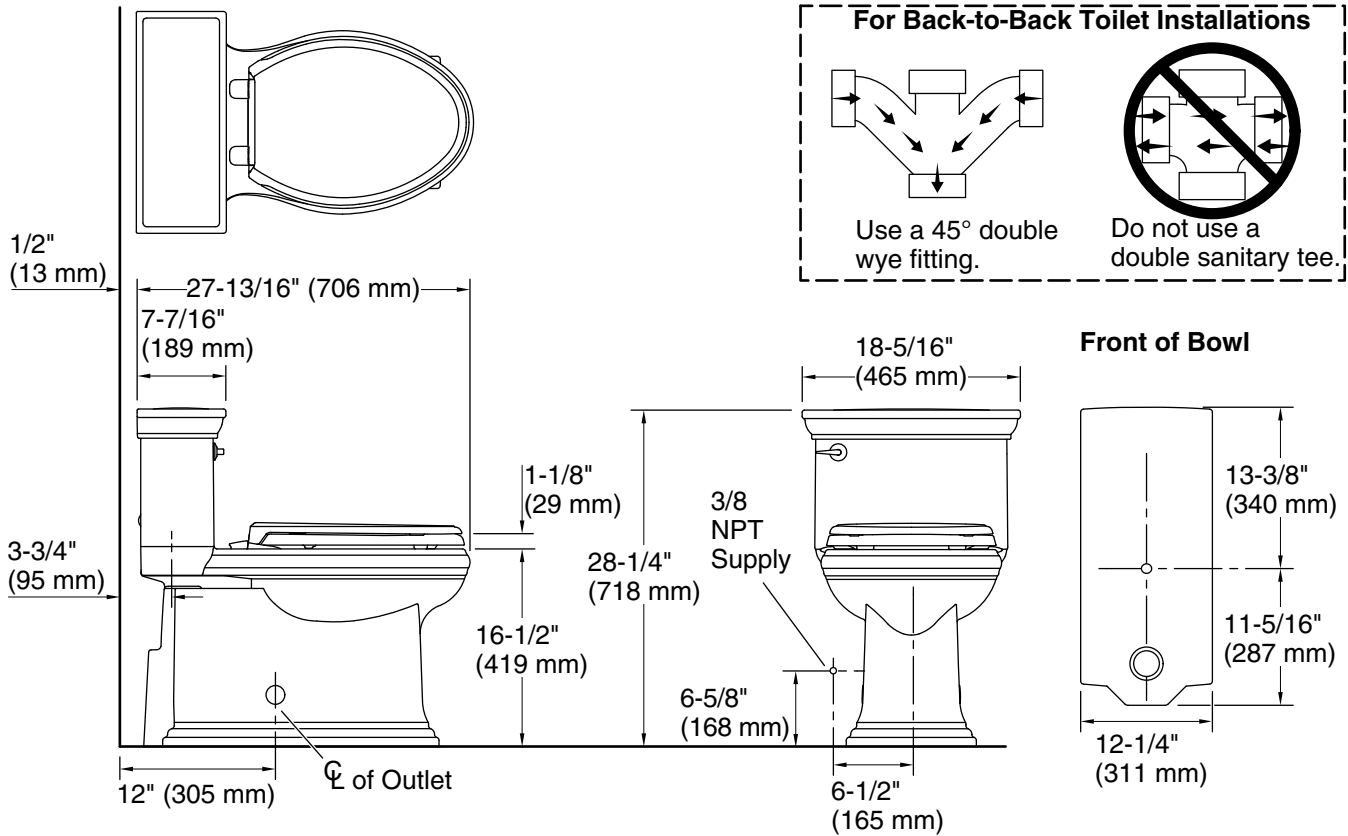

Installation

- Supply line sold separately
- Standard 12" (305 mm) rough-in
- 10" and 14" (254 mm and 356 mm) rough-in kits also available

Recommended Products/Accessories

- K-4108 PureWash® E750 Elongated bidet toilet seat with remote control
- K-5381 14" rough-in full skirt trap and attachment system
- K-5383 10" rough-in full skirt trap and attachment system
- K-9167-L Trip Lever
- 1023457 Wax Ring/Hardware Kit
- 1265114 Connector Hose
- K-23726 Drain treatment

9-5-2025 22:43 - US/CA

THE BOLD LOOK
OF **KOHLER**®

Memoirs® Stately

One-piece compact elongated toilet with skirted trapway, 1.28 gpf
K-6428

Technical Information

All product dimensions are nominal.

Toilet type:	Floor-mount
Waste Outlet:	Floor
Bowl shape:	Compact elongated
Flush type:	AquaPiston
Trap passageway:	2-1/8" (54 mm)
Water surface size:	9-5/8" x 7-3/8" (244 mm x 187 mm)
Rim to water surface:	5-3/8" (137 mm)
Rough-in:	12" (305 mm)
Seat-mounting holes:	5-1/2" (140 mm)

Notes

Install this product according to the installation instructions.

For back-to-back toilet installations: Use only a 45° double wye fitting.

ADA, OBC, CSA B651 compliant when installed to the specific requirements of these regulations.