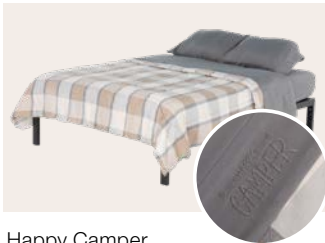

## WANDER & REST™ BEDDING PROGRAM

Most standard bedding for RV campers on the market today can leave you only dreaming of a restful night's sleep. That's why we designed the Wander & Rest mattress and RV bedding collection. Our mattresses, microfiber sheets, and bedding sets deliver comfort and style, so you can count on a good night's sleep, no matter where the road takes you.

**All-In-One Bedding Sets**

Happy Camper

Adventure Begins

- Complete bedding set with fitted sheet, embroidered top sheet, comforter, and two pillowcases
- Bed-making made easy with attached design at the foot of the bed
- Fits mattresses up to 14" deep

**Adjustable Sheet Sets**

Happy Camper

Adventure Begins

- Set includes a drawstring fitted sheet, embroidered top sheet, and two pillowcases (one pillowcase for bunk sizes)
- Ultra-soft, 100% polyester microfiber material
- Fits mattresses up to 14" deep, sleeper sofas, and corner/radius bunks and dinettes