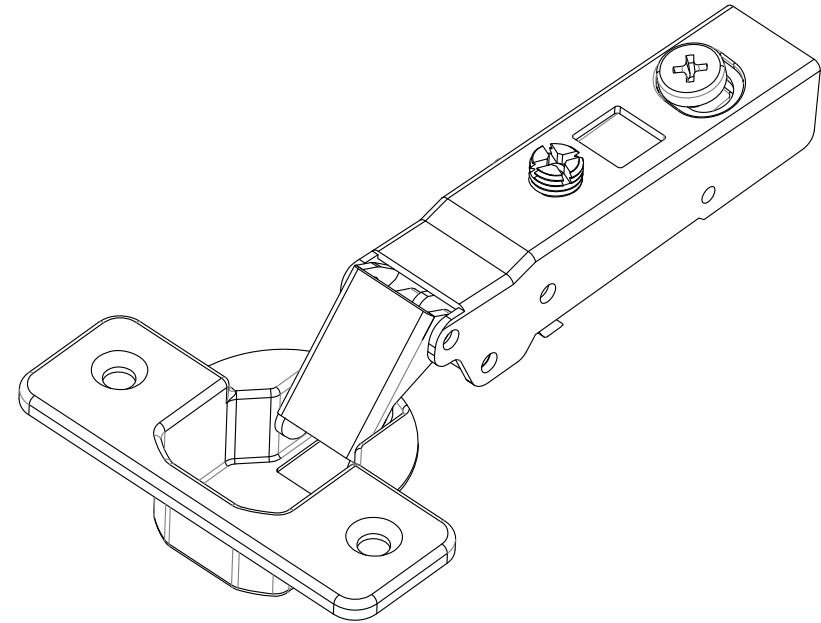

113,16

15,5

33,4

	ITEM#: 700.0U84.05	MATERIAL:
	WEIGHT: g	PROJECTION:
PROPRIETARY AND CONFIDENTIAL THE INFORMATION CONTAINED IN THIS DRAWING IS THE SOLE PROPERTY OF HARDWARE RESOURCES INC. ANY REPRODUCTION IN PART OR AS A WHOLE WITHOUT THE WRITTEN PERMISSION OF HARDWARE RESOURCES INC. IS PROHIBITED.	Description: 125° Soft Close Basic Clip On Cam Adjustable Concealed European Hinge. 0mm Crank with Dowels.	UNIT:
	TOLERANCE UNLESS OTHERWISE SPECIFIED: X: MM ±0.20 X.X: MM ±0.10 X.XX: MM ±0.05 ANGULAR: ±0.5° DO NOT SCALE DRAWING	DRAWN BY: John Lai
	SIZE:	CHECKED BY:
	APPROVED BY:	DATE: