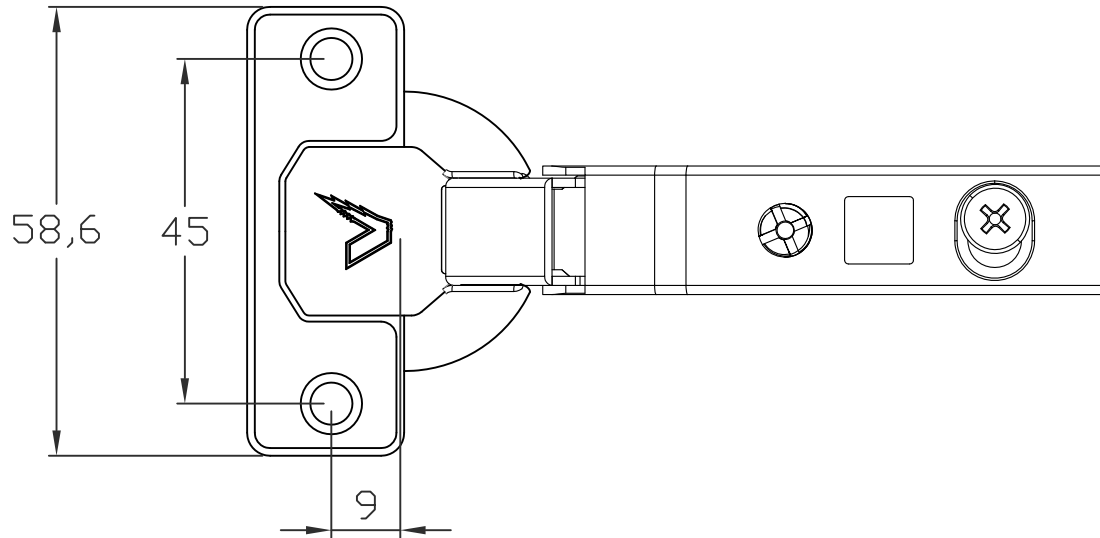

113,16

15,5

33,4

	ITEM#: 700.0U84.05	MATERIAL:
	WEIGHT: g	PROJECTION:
PROPRIETARY AND CONFIDENTIAL THE INFORMATION CONTAINED IN THIS DRAWING IS THE SOLE PROPERTY OF HARDWARE RESOURCES INC. ANY REPRODUCTION IN PART OR AS A WHOLE WITHOUT THE WRITTEN PERMISSION OF HARDWARE RESOURCES INC. IS PROHIBITED.	Description: 125° Soft Close Basic Clip On Cam Adjustable Concealed European Hinge. 0mm Crank with Dowels.	UNIT:
	TOLERANCE UNLESS OTHERWISE SPECIFIED: X: MM ±0.20 X.X: MM ±0.10 X.XX: MM ±0.05 ANGULAR: ±0.5° DO NOT SCALE DRAWING	DRAWN BY: John Lai
	SIZE:	CHECKED BY:
	APPROVED BY:	DATE: