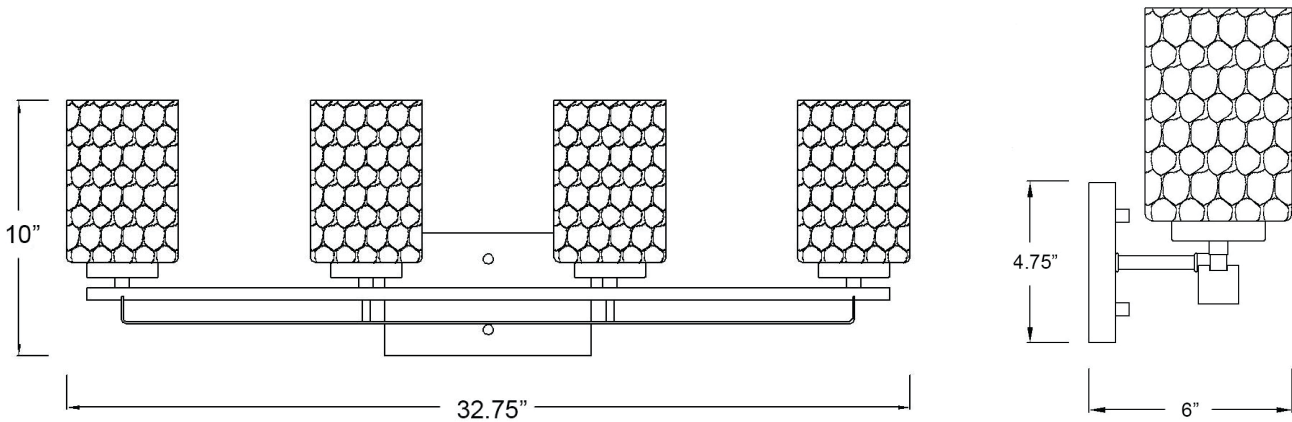

IN40013BK

LIVVY 4-LIGHT WALL SCONCE

Description:	Livvy 4-Light Wall Sconce
Finish:	Matte Black
Dimensions:	32-3/4" W x 10" H x 6" ext. Height on Center: 7-1/4"
Bulbs:	4-100W Med.
Installed Weight:	5.85 lbs.
Certification:	cUL / damp location

Material:	Steel and glass
Shades:	Glass
Glass:	Clear Optic
Back Plate Dimensions:	7-1/4" x 4-3/4"
Chain/Wire:	NA
Additional Finishes:	Oil-rubbed bronze, satin nickel