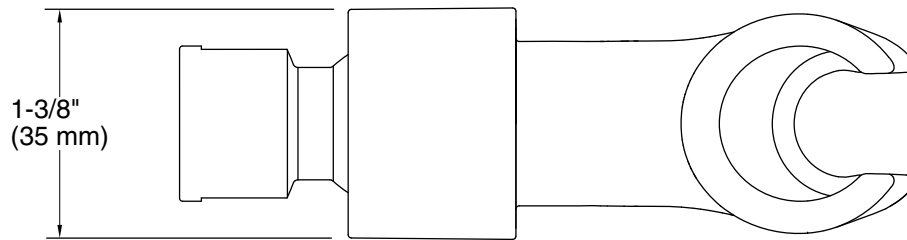

Features

- Easily mounts on the end of your shower arm
- Brass ball joint pivots to angle handshower
- Fits most standard handshower hoses and handshowers

Material

- KOHLER finishes resist corrosion and tarnishing

Technical Information

All product dimensions are nominal.

Material: Metal

Notes

Install this product according to the installation instructions.