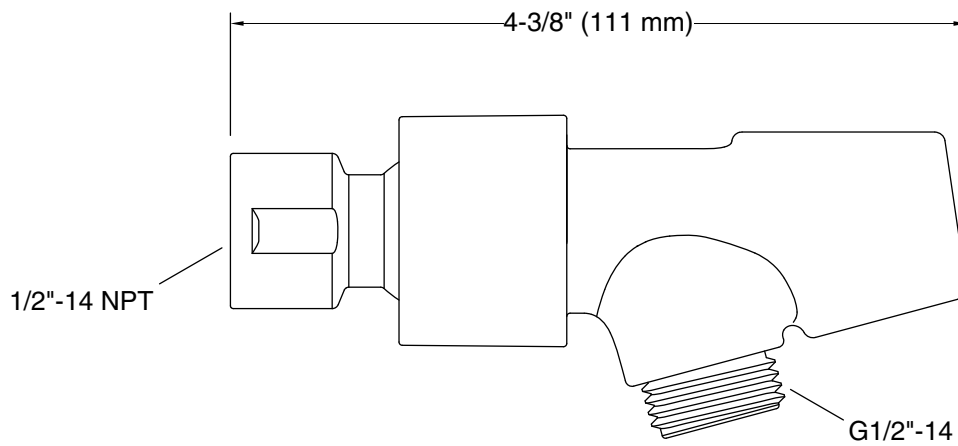

Features

- Easily mounts on the end of your shower arm
- Brass ball joint pivots to angle handshower
- Fits most standard handshower hoses and handshowers

Material

- KOHLER finishes resist corrosion and tarnishing

Technical Information

All product dimensions are nominal.

Material: Metal

Notes

Install this product according to the installation instructions.