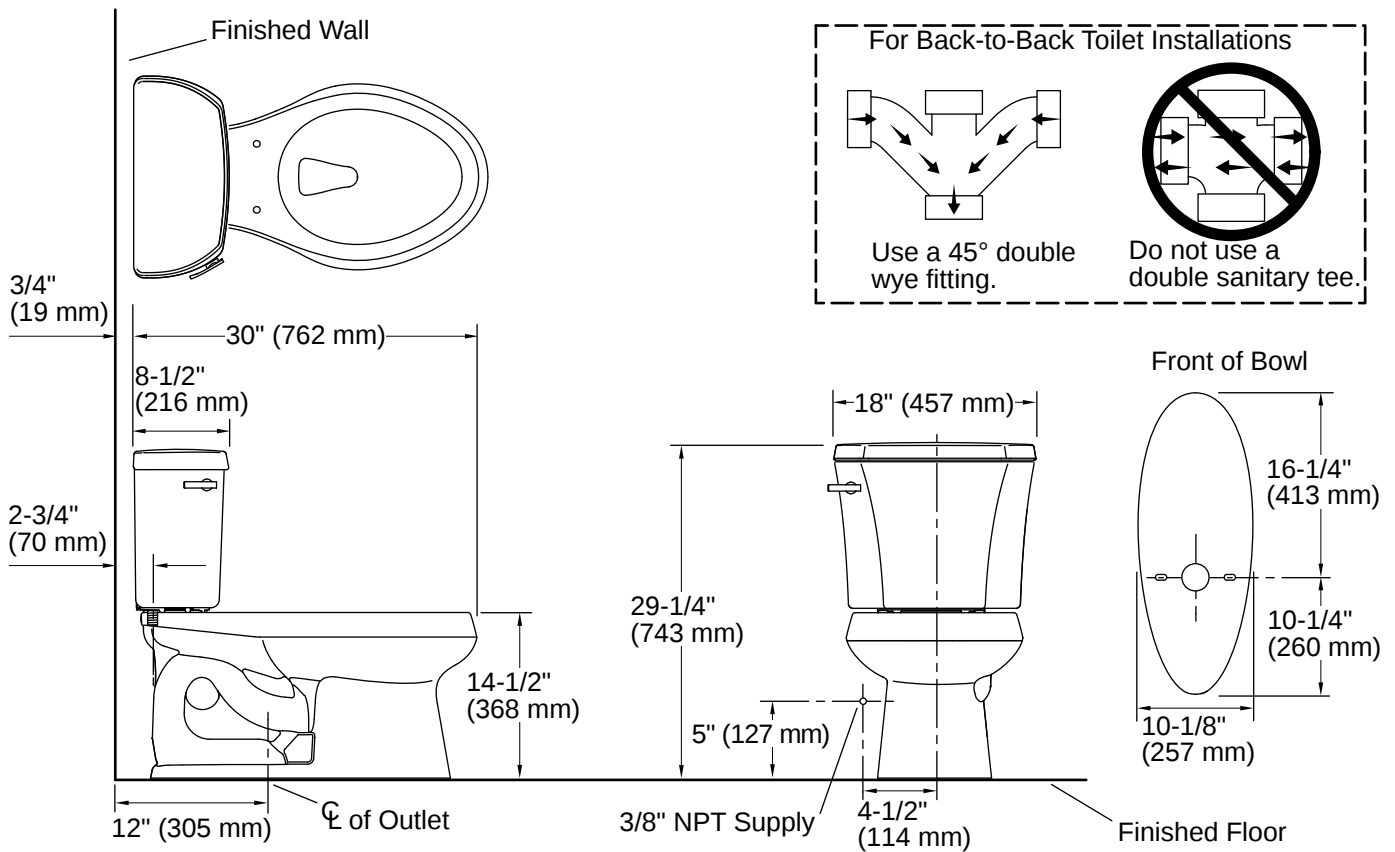

## Technical Information

Rough-in:	Standard 12" (305mm)
Flush Type:	Class Five
Flush Rate:	1.28 gpf (4.8 lpf)
Bowl Shape:	Elongated
Seat-Mounting Holes:	5-1/2" (140 mm)
Waste Outlet:	Floor
Trapway Size:	2-1/8" (54 mm)
Trapway Type:	Exposed
Water Surface Size:	11-1/4" x 8-1/4" (286 mm x 210 mm)
Rim to Water Surface:	5-1/4" (133 mm)

## Installation

- Standard 12" (305 mm) rough-in
- Three-bolt quick-connect installation
- Seat and supply line sold separately