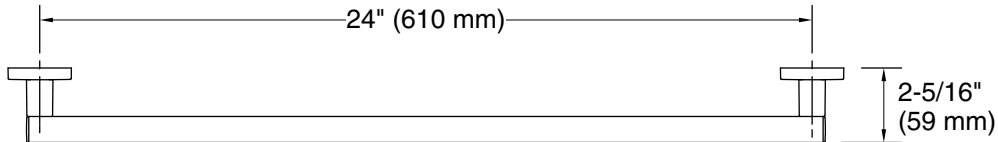

Technical Information

All product dimensions are nominal.

Material: Zinc, Stainless Steel

Notes

Install this product according to the installation instructions.

WARNING: Risk of personal injury. The wall plates on the grab bar must be mounted to a brace between the wall studs. This will ensure that the weight of the user is adequately supported.

ADA compliant when installed to the specific requirements of these regulations.