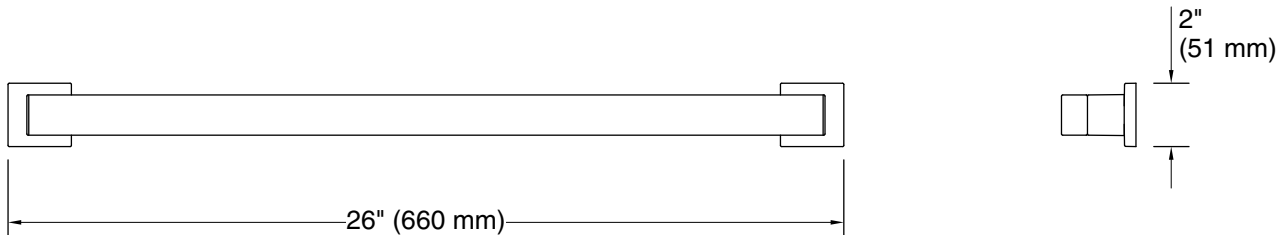

Features

- 24" (610 mm) bar
- Provides minimum 300 lb load capacity
- Coordinates with other products in the Square collection

Material

- Premium metal construction for durability and reliability
- KOHLER finishes resist corrosion and tarnishing

Technical Information

All product dimensions are nominal.

Material: Zinc, Stainless Steel

Notes

Install this product according to the installation instructions.

WARNING: Risk of personal injury. The wall plates on the grab bar must be mounted to a brace between the wall studs. This will ensure that the weight of the user is adequately supported.