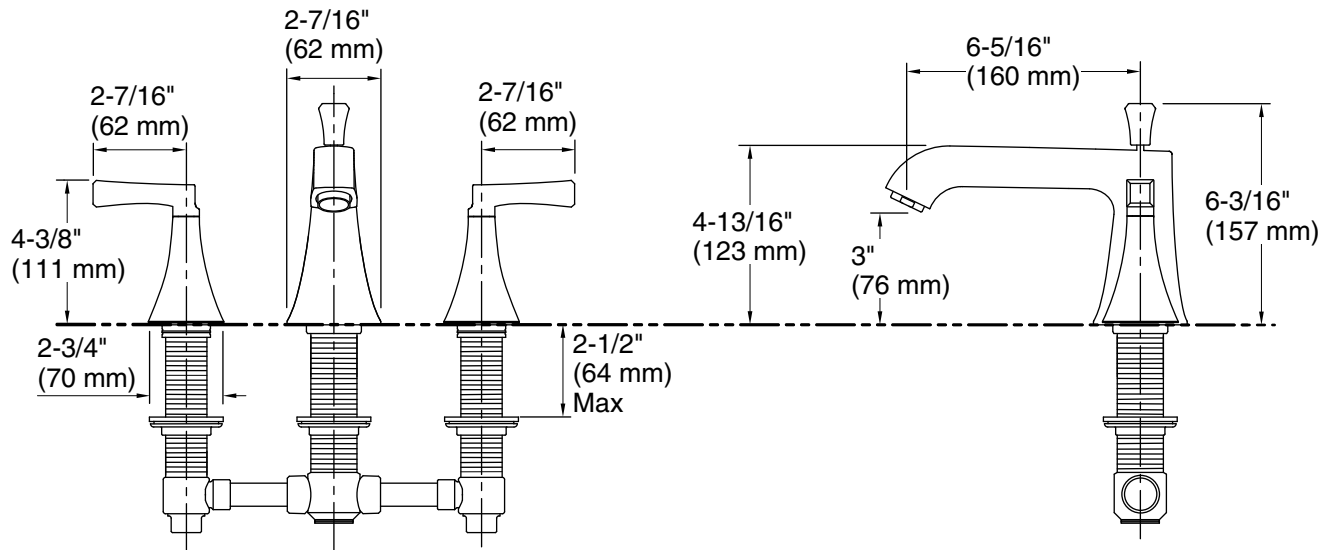

Features

- Deco lever handles.
- 5" (127 mm) spout with slip-fit connection and diverter knob.

Material

- Brass.

Installation

- Bath- or deck-mount.

Required Products/Accessories

K-438-K High-Flow Bath Valve with Diverter

Technical Information

All product dimensions are nominal.

Notes

Install this product according to the installation instructions.

ADA, CSA B651 compliant when installed to the specific requirements of these regulations.