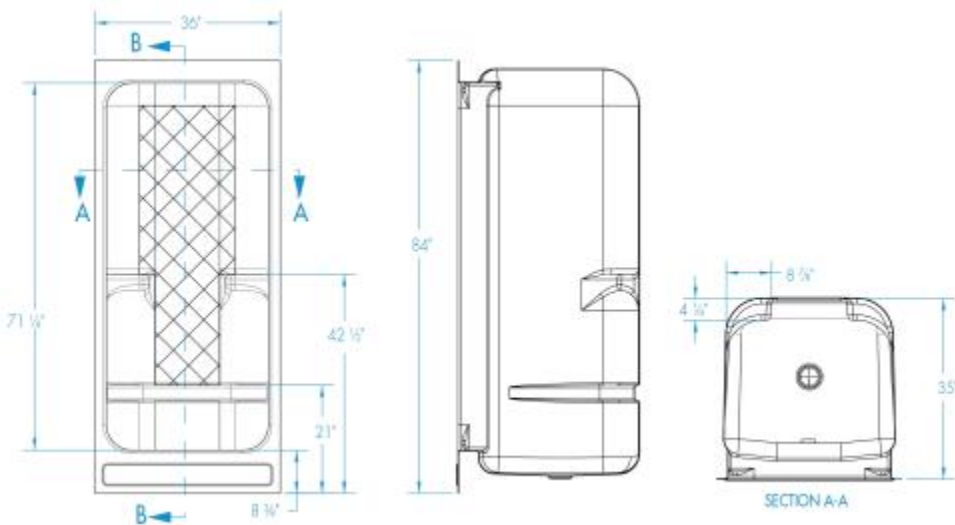

36AC 36 x 36 Acrylic Alcove One-Piece Shower

Model number:

36AC-WH

Dimensions: 36" x 36" x 84"

Installation: Alcove

Material: Premium Cast Acrylic

Standard Features:

- Decorative back wall
- Slip-resistant floor, textured bottom
- Face Pack
- Center drain

Product characteristics:

- Protects Drywall
- Integrated Shelving
- Extra tall

Standard Colors:

White

Biscuit

Certifications

AQUATIC products adhere to one or more of the following certifications:

36AC 36 x 36 Acrylic Alcove One-Piece Shower

Model number:

36AC-WH

Dimensions: 36" x 36" x 84"

Installation: Alcove

Material: Premium Cast Acrylic

Dimensions

36 x 36 x 84 In.
(914 x 914 x 2134 mm)

Weight

130 lbs - 59 kg

Shape

Rectangular

Pieces

1

Drain location:

Center

Project: _____