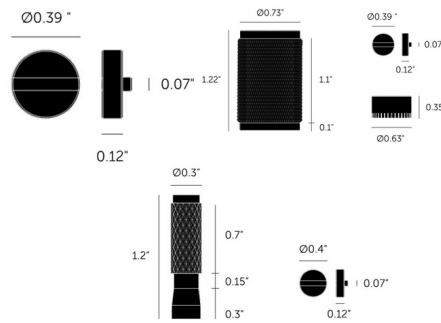

### Specifications

COLOR	N/A
BODY FINISH	Smoked Bronze
WATTAGE	N/A
DIMMER	N/A
DIMENSIONS	0.3\"W x 1.2\"H
BULB	N/A

CLICK TO VIEW PRODUCT

Notes: