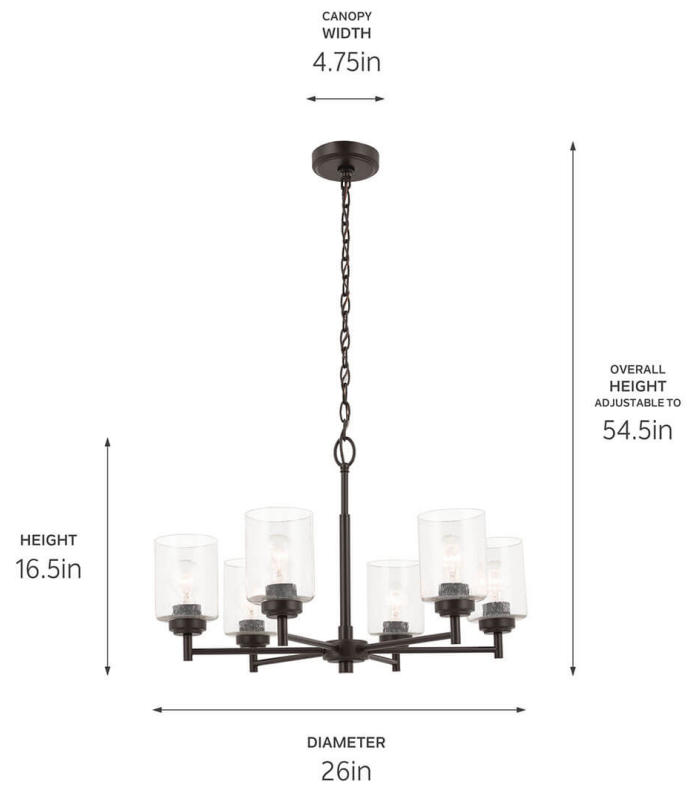

SPECIFICATIONS

Certifications/Qualifications

Prop65	No
Location Rating	Dry kichler.com/warranty

Dimensions

Height	16.5"
Overall Height	54.5"
Weight	9.5 LBS
Canopy Height	1"
Canopy Width	4.75"
Canopy Depth	4.75"
Chain/Stem Length	36"

Electrical

Input Voltage	120 V

Light Source

Light Source	Bulb
Lamp Included	Not Included
# Of Bulbs/LED Modules	6
Max Or Nominal Watt	75 W
Lamp Type	A19
Socket Type	E26 (Medium)
Dimmable	Yes
Dimmable Notes	Dimmable when used with dimmer switch (sold separately); when using LED bulbs, see bulb manufacturer dimming specifications.

Mounting/Installation

Interior/Exterior	Interior Product
Mounting Weight	9.5 LBS
Lead Wire Length	76
Wire Connectors	Wire Nuts

FIXTURE ATTRIBUTES

Housing/Glass

Primary Material	Steel
Shade Included	No
Shade Dimensions	4.27DIA x 5.59

Product/Ordering Information

SKU	52616OZ
Finish	Bronze
UPC	783927038393

Finishes

- Black
- Bronze
- Brushed Nickel
- Natural Brass

ALSO IN THIS FAMILY