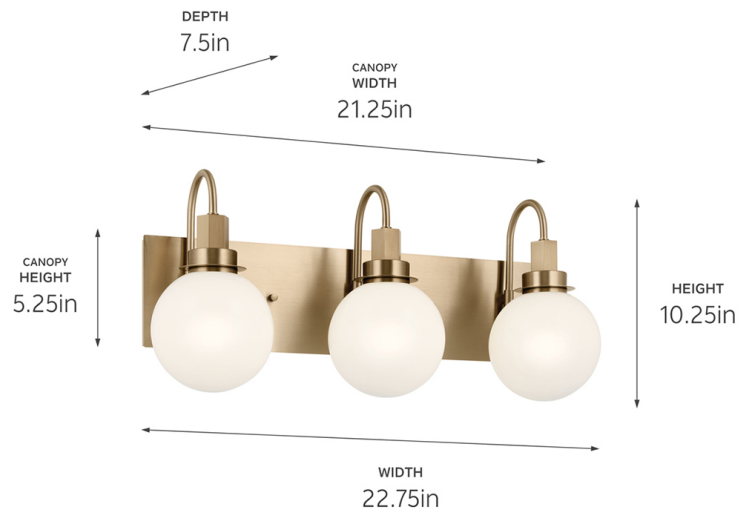

SPECIFICATIONS

Certifications/Qualifications

ADA Compliant	No
Prop65	Yes
Location Rating	Damp kichler.com/warranty

Dimensions

Height	10.25"
Width	22.75"
Height From Center Of Wall Opening (Spec Sheet)	5.5"
Depth	7.5"
Weight	7 LBS
Canopy Height	5.25"
Canopy Width	21.25"
Canopy Depth	1"

Electrical

Input Voltage	120 V

Light Source

Light Source	Bulb
Lamp Included	Not Included
# Of Bulbs/LED Modules	3
Max Or Nominal Watt	60 W
Lamp Type	B
Socket Type	E12 (Candelabra)
Dimmable	Yes
Dimmable Notes	Dimmable when used with dimmer switch (sold separately); when using LED bulbs, see bulb manufacturer dimming specifications.

Mounting/Installation

Interior/Exterior	Interior Product
Mounting Weight	5 LBS
Install Glass Up Or Down	Both
Lead Wire Length	6
Wire Connectors	Wire Nuts

FIXTURE ATTRIBUTES

Housing/Glass

Primary Material	Steel
Shade Included	No
Shade Dimensions	5.50 DIA x 6.25 H

Product/Ordering Information

SKU	55151CPZ
Finish	Champagne Bronze™
UPC	783927030946

Finishes

- Black
- Champagne Bronze™
- Chrome

ALSO IN THIS FAMILY

55149BK

55149CH

55149CPZ

55150BK

55150CH

55150CPZ