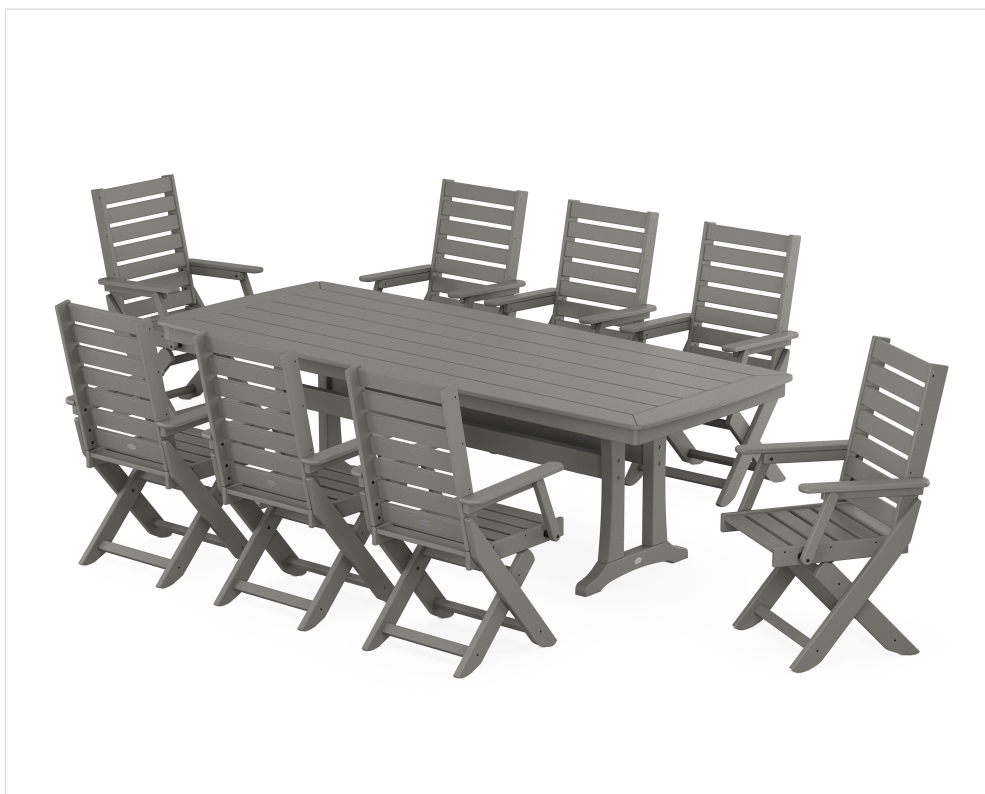

POLYWOOD®

Sustainable Outdoor Furniture

CLIMATETUFF™
MATERIALS

COLORSTAY™
TECHNOLOGY

MADE IN
THE USA

CONSCIOUSLY
CRAFTED

Captain 9-Piece Dining Set with Trestle Legs

BRAND | POLYWOOD®

COLLECTION | Captain

SKU | PWS1508-1

SET WEIGHT + DIMENSIONS

Overall Set Weight	429.25 lbs
Recommended Minimum Space (Based on pictured configuration)	165.0" W x 41.0" H x 107.0" D

INDIVIDUAL ITEM DIMENSIONS

Qty	NAME	SKU	DIMENSIONS (W x H x D)
8	Captain Folding Dining Chair	CC4423-1	22.5" x 40.07" x 33.24"
1	Nautical Trestle 39" x 97" Dining Table	PL84-T2L1	96.88" x 29.0" x 38.79"

AVAILABLE LUMBER COLORS