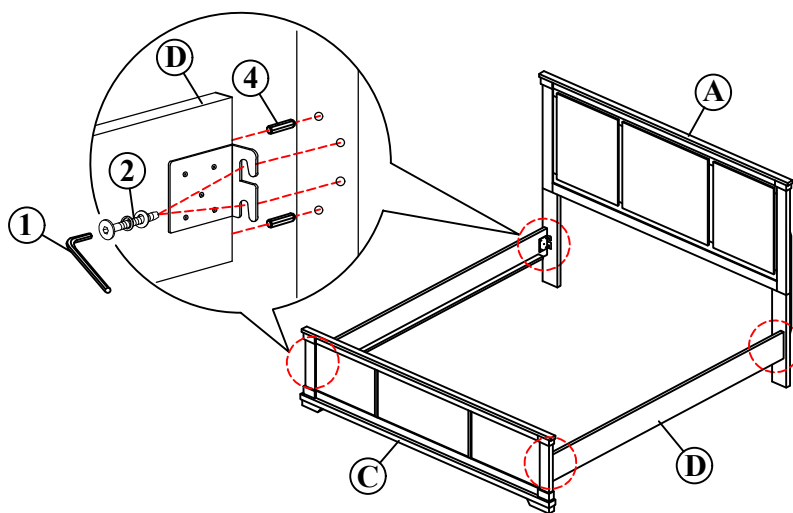

STEP 2 / ÉTAPE 2

EK KING BED / TRES GRAND LIT