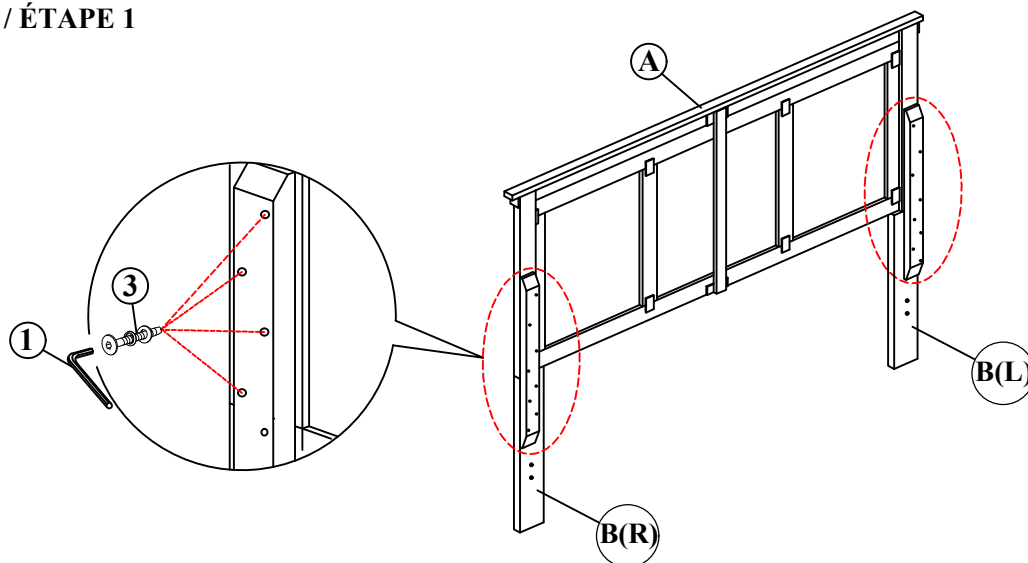

HOMELEGANCE

1677K-1 EK / CK Headboard, Footboard & Slats + Support Leg / Tête de Lit -Tres Grand Lit, Pied de Lit-Tres Grand Lit & Lattes et Support de lattes

1677-3 Queen / EK Side Rail / Longerons de côtés-Tres Grand / Grand Lit 1677K-3CK CK Side Rail / Longerons de côtés -Tres Grand Lit Californien

STEP 1 / ÉTAPE 1