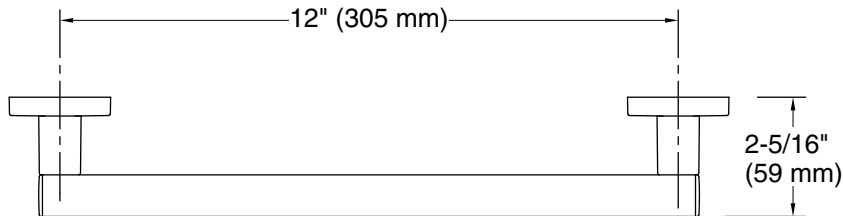

Features

- 12" (305 mm) bar
- Provides minimum 300 lb load capacity
- Coordinates with other products in the Square collection

Material

- Premium metal construction for durability and reliability
- KOHLER finishes resist corrosion and tarnishing

Technical Information

All product dimensions are nominal.

Material: Zinc, Stainless Steel

Notes

Install this product according to the installation instructions.

WARNING: Risk of personal injury. The wall plates on the grab bar must be mounted to a brace between the wall studs. This will ensure that the weight of the user is adequately supported.