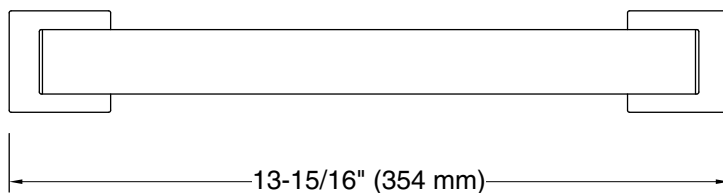

Features

- 12" (305 mm) bar
- Provides minimum 300 lb load capacity
- Coordinates with other products in the Square collection

Material

- Premium metal construction for durability and reliability
- KOHLER finishes resist corrosion and tarnishing

Technical Information

All product dimensions are nominal.

Material: Zinc, Stainless Steel

Notes

Install this product according to the installation instructions.

WARNING: Risk of personal injury. The wall plates on the grab bar must be mounted to a brace between the wall studs. This will ensure that the weight of the user is adequately supported.