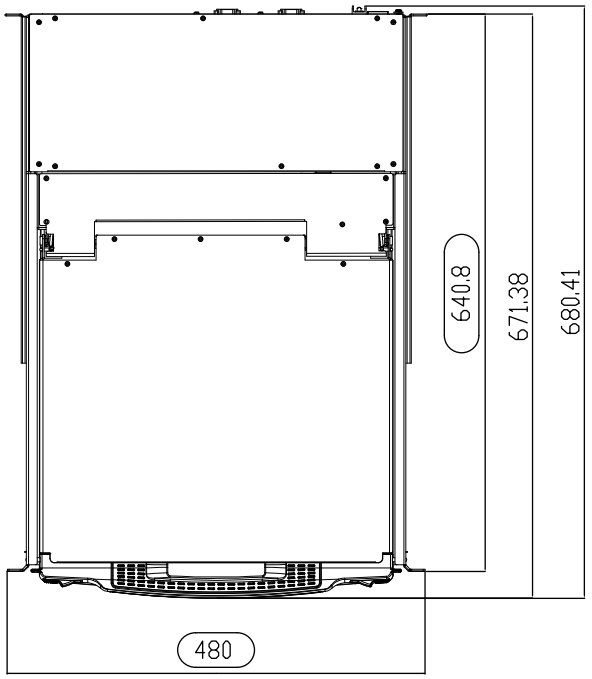

8 7 6 5 4 3 2 1

F
E
D
C
B
A

THIRD ANGLE PROJECTION

GENERAL NOTES

DIMENSIONS ARE IN MM - DO NOT SCALE
 THIS DOCUMENT CONTAINS CONFIDENTIAL,
 PROPRIETARY INFORMATION THAT IS
 PROPERTY OF STARTECH.COM

PRODUCT ID	RKCOND17HD		
DESCRIPTION	Dual Rail Rackmount KVM Console HD 1080p 17" LCD Monitor		
DO NOT SCALE	SHEET: 1 OF: 1	UPLOAD DATE: 11/30/2023	

8 7 6 5 4 3 2 1