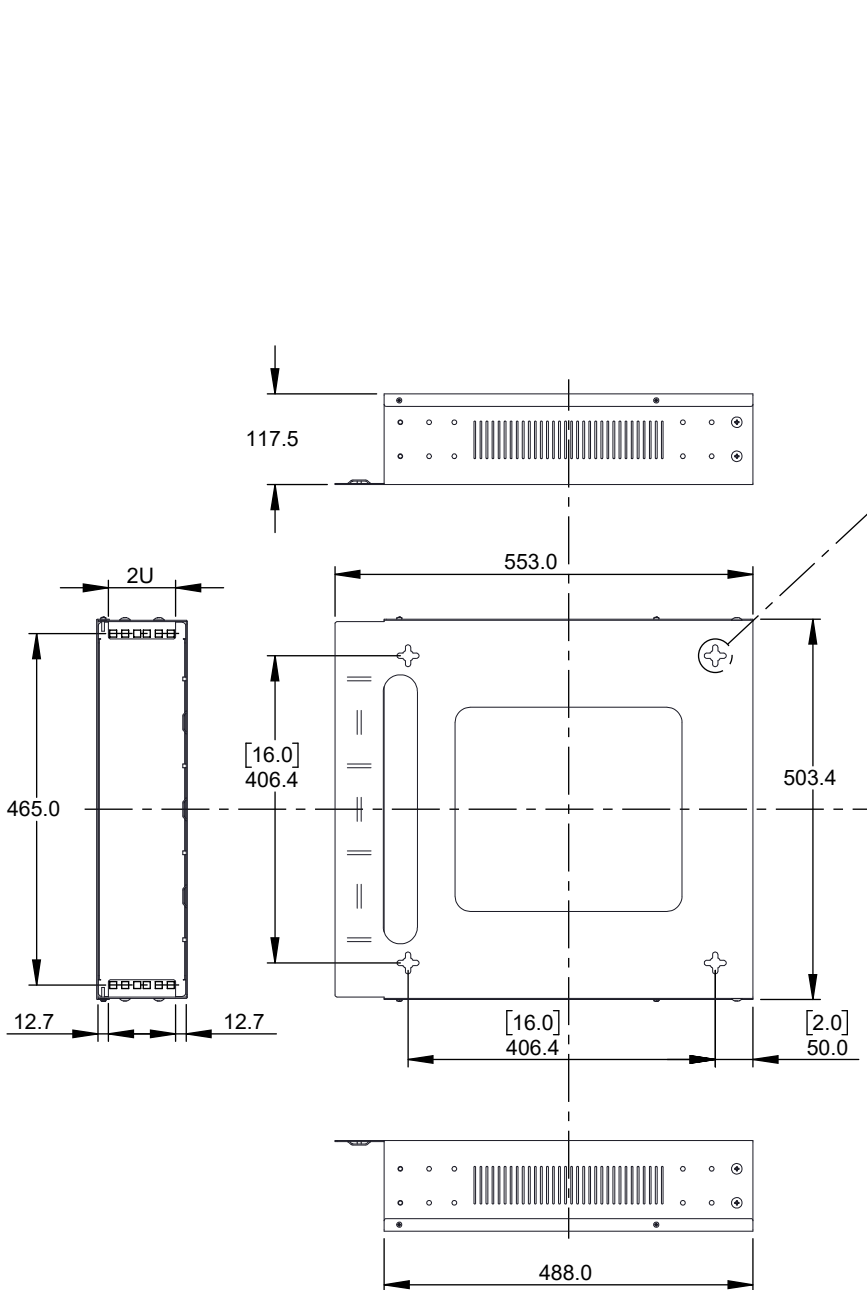

8 7 6 5 4 3 2 1

F
E
D
C
B
A

THIRD ANGLE PROJECTION

GENERAL NOTES

DIMENSIONS ARE IN MM - DO NOT SCALE
 THIS DOCUMENT CONTAINS CONFIDENTIAL,
 PROPRIETARY INFORMATION THAT IS
 PROPERTY OF STARTECH.COM

PRODUCT ID	RK219WALVO		
DESCRIPTION	Wall-Mount Server Rack - 2U		
DO NOT SCALE	SHEET: 1 OF: 1	UPLOAD DATE: 2/27/2023	

8 7 6 5 4 3 2 1