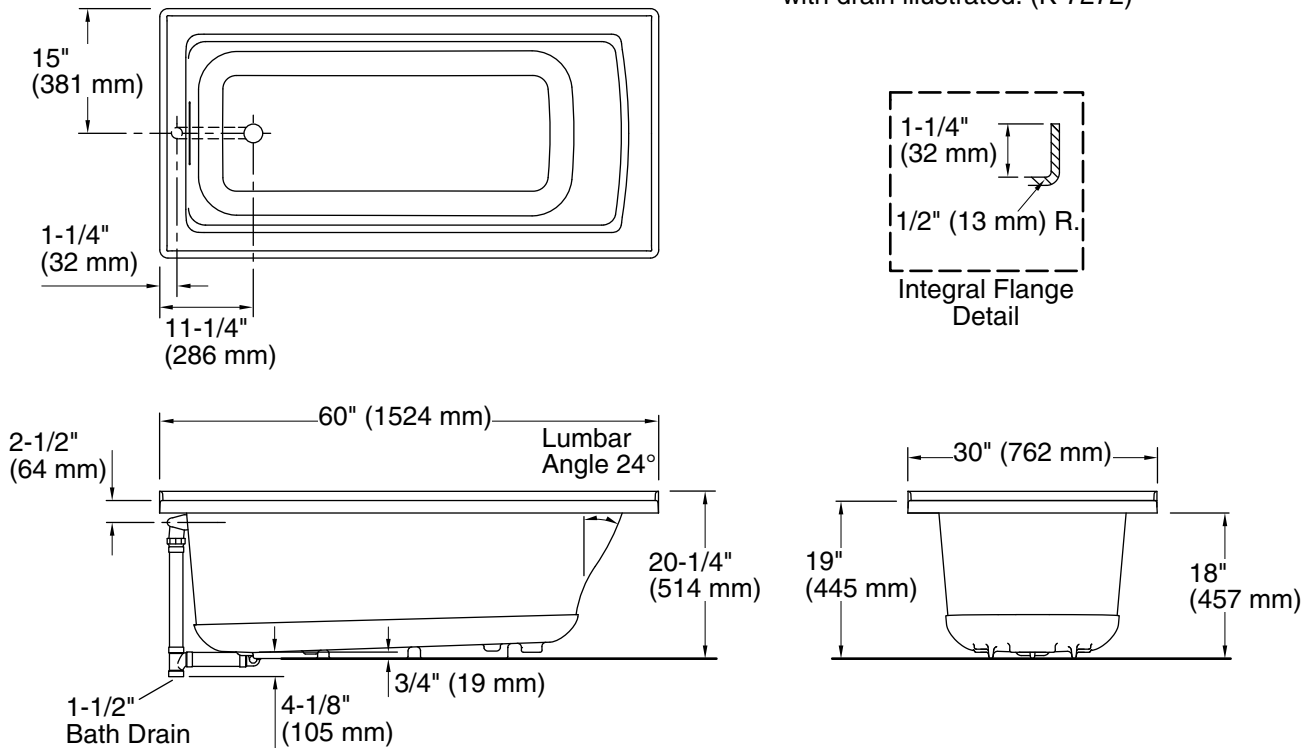

Features

- Comfort Depth® design offers a convenient 19" step-over height while retaining the same depth as a standard 21" bath
- Integral lumbar support
- Slotted overflow allows for deep soaking
- Integral flange helps prevent water from seeping behind wall and simplifies alcove installation
- Textured bottom surface
- Coordinates with other products in the Archer collection

See website for detailed warranty information.

Available Colors/Finishes

Color tiles intended for reference only.

Color	Code	Description
	0	White
	96	Biscuit
	95	Ice™ Grey
	7	Black Black™

No change in measurements if connected with drain illustrated. (K-7272)

Technical Information

All product dimensions are nominal.

Drain location:	Left
Basin area, bottom:	45-1/8" x 19-11/16" (1146 mm x 500 mm)
Basin area, top:	52-1/8" x 22-1/16" (1324 mm x 560 mm)
Weight:	58 lbs (26.3 kg)
Minimum floor load:	45 lbs/ft ² (219.7 kg/m ²)
Water depth:	15-1/8" (384 mm)
Water capacity:	57 gal (215.8 L)
Minimum flat for door:	2-9/16" (65 mm)

Notes

Measure your actual product for rough-in details.

Install this product according to the installation instructions.

The hot water supply should be 70% of the capacity of the bath or greater. Installations will vary.