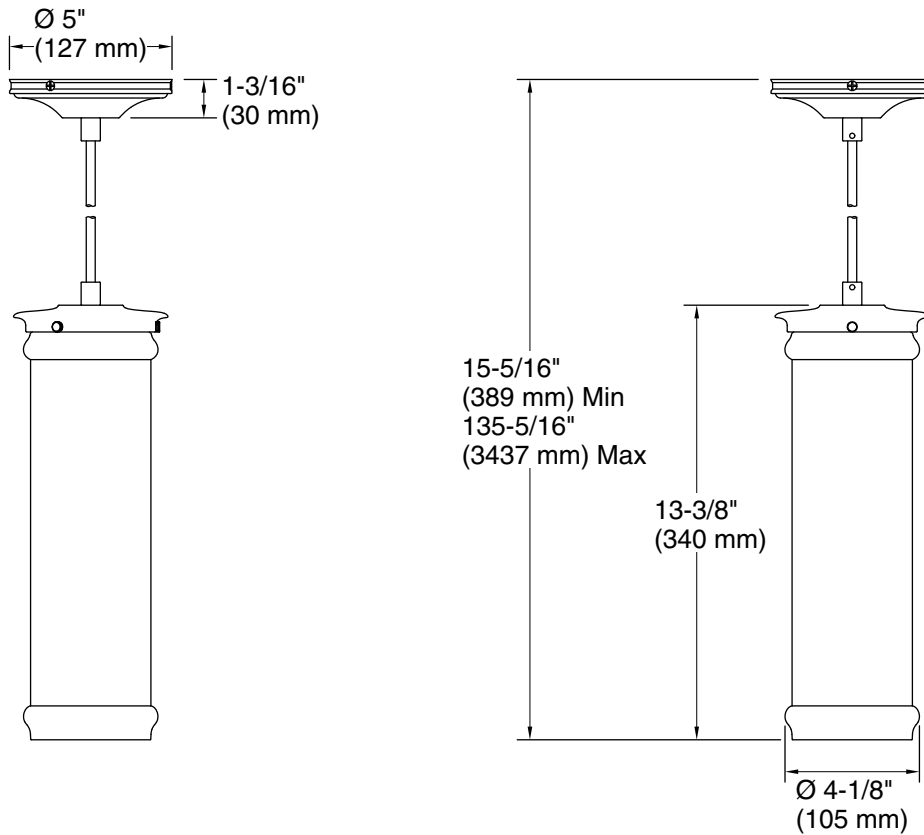

Required Electrical Service

One circuit required.

Lights: 120 V, 0.333 A, 60 Hz

Technical Information

All product dimensions are nominal.

Material: Brass

Number of Lights: 1

Lighting Type: Socket-based

Socket Type: E-12 Candelabra

Number of Shades: 1

Shade Type: Glass - clear

Hanging Type: Cord

Height: $15\text{-}5/16''$ (389 mm) -
 $135\text{-}5/16''$ (3437 mm)

Electrical component rating: Socket Rating: 60 Hz, 60 W, 450
Lumens, 3000K