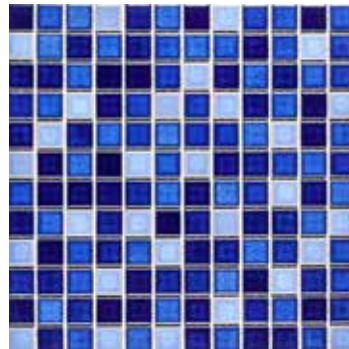

Navy

Indigo

Aqua

Teal

Cobalt

Sizes			
	12" x 12" Dot Mount 12.07" x 12.07"	13" x 13" Dot Mount 12.62" x 12.62"	11" x 12" Dot Mount 11.04" x 12.07"
Thickness	6mm	6mm	6mm
Testing	Shade Variation Rating		
Results*	V2-V3		