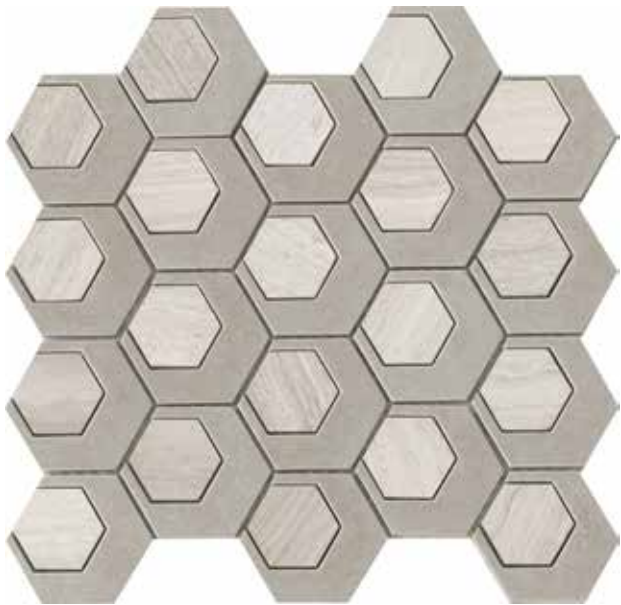

BIZOU™

Groutless Marble Mosaic

FLOOR / WALL  RESIDENTIAL  COMMERCIAL  INDOOR 

Hydrogen

Pluto

Oxygen

Saturn

<p>Sizes</p>  <p>13" x 14" 12.59" x 13.62"</p>	
<p>Thickness</p> <p>8mm</p>	
<p>Testing</p> <p>Shade Variation Rating</p>	
<p>Results*</p> <p>V2</p>	