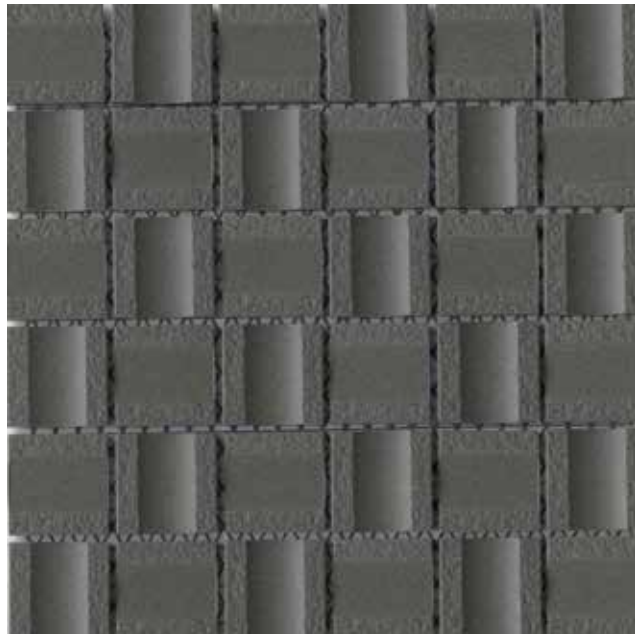

MIZU™
Glazed Ceramic Mosaic

White

Silver

Rust

Black

Sizes	
	12" x 12" Mesh 11.69" x 11.69"
Thickness	11mm
Testing	Shade Variation Rating
Results*	V2

It is recommended that the unglazed products be sealed to maintain stain or chemical resistance over-time. Always consult a professional for proper installation and maintenance.