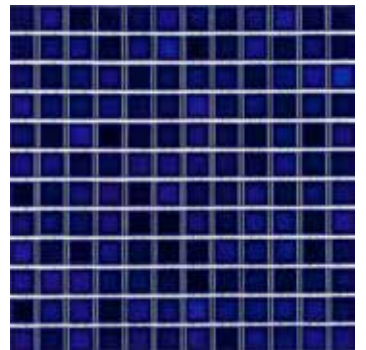

Navy

Indigo

Aqua

Teal

Cobalt

Sizes			
	12" x 12" Dot Mount 12.07" x 12.07"	13" x 13" Dot Mount 12.62" x 12.62"	11" x 12" Dot Mount 11.04" x 12.07"
Thickness	6mm	6mm	6mm
Testing	Shade Variation Rating		
Results*	V2-V3		