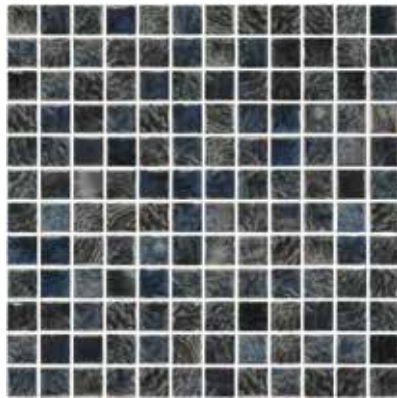

Yaro

Not Pictured: Stone

Sizes	
	12" x 12" Dot Mount
Thickness	4.9mm
Testing	Shade Variation Rating
Results*	V3

1. **Sustainability Attributes**
2. Health Product Declaration (HPD) provided upon request
   - Product Packaging is 100% recyclable
   - VOC Free

*For more information visit www.emser.com. Always consult a professional for proper usage and installation.