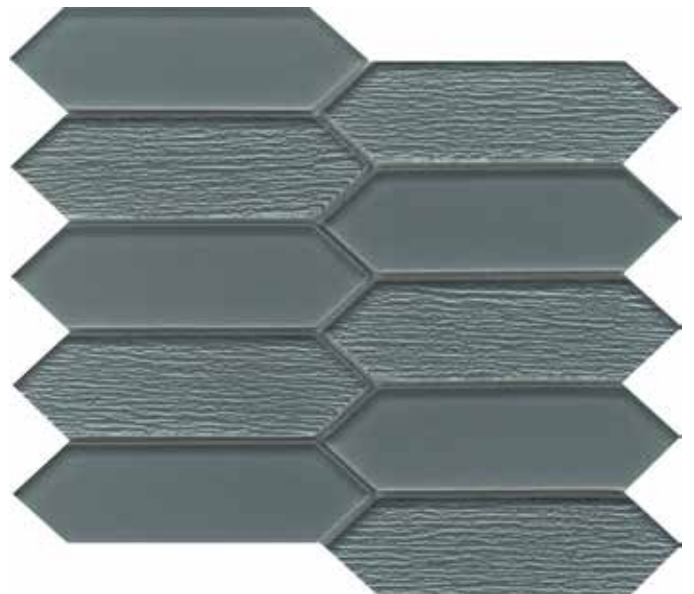

ORNAMI™

Glazed Ceramic Mosaic

Honey

Morning

Silver

Blue

<p>Sizes</p>	 <p>10" x 11" Mesh 9.45" x 10.87"</p>
<p>Thickness</p>	<p>8mm</p>
<p>Testing</p>	<p>Shade Variation Rating</p>
<p>Results*</p>	<p>VI</p>

- Sustainability Attributes**
- Health Product Declaration (HPD) provided upon request
 - Product Packaging is 100% recyclable
 - VOC Free