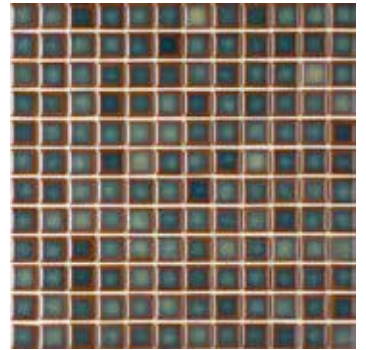

FLOOR / WALL RESIDENTIAL COMMERCIAL INDOOR OUTDOOR POOL

Jade

Sizes			
	12" x 12" Dot Mount 12.07" x 12.07"	13" x 13" Dot Mount 12.62" x 12.62"	11" x 12" Dot Mount 11.04" x 12.07"
Thickness	6mm	6mm	6mm
Testing	Shade Variation Rating		
Results*	V2-V3		

1. Sustainability Attributes
2. Health Product Declaration (HPD) provided upon request
   - Product Packaging is 100% recyclable
   - VOC Free

*For more information visit www.emser.com. Always consult a professional for proper usage and installation.