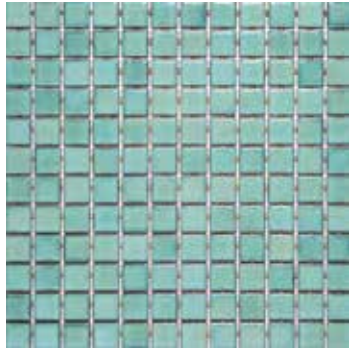

FLOOR / WALL RESIDENTIAL COMMERCIAL INDOOR OUTDOOR POOL

Mist

Sizes			
	12" x 12" Dot Mount 12.07" x 12.07"	13" x 13" Dot Mount 12.62" x 12.62"	11" x 12" Dot Mount 11.04" x 12.07"
Thickness	6mm	6mm	6mm
Testing	Shade Variation Rating		
Results*	V2-V3		

1. Sustainability Attributes
2. Health Product Declaration (HPD) provided upon request
   - Product Packaging is 100% recyclable
   - VOC Free

*For more information visit www.emser.com. Always consult a professional for proper usage and installation.