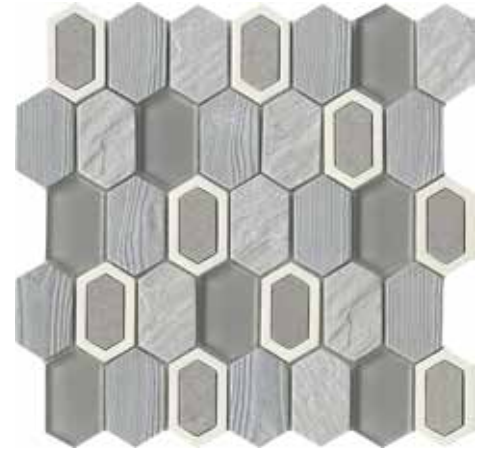

LINK™
Marble Groutless Mosaic

WALL  RESIDENTIAL  COMMERCIAL  INDOOR 

Irving

Melville

Poe

Stowe

Twain

<p>Sizes</p>  <p>12" x 12" Mesh 11.81" x 11.93"</p> <p>Thickness</p> <p>8mm</p>	
<p>Testing</p> <p>Shade Variation Rating</p> <p>Results* V2</p>	