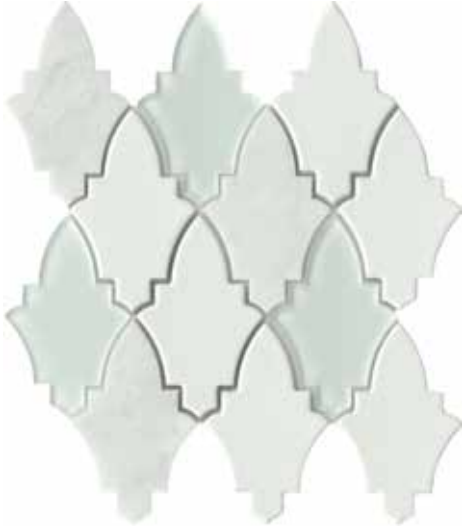

Affodill

Sizes	11" x 12" Mesh 11.38" x 12.01"
Thickness	8mm
Testing	Shade Variation Rating
Results*	V3

1. **Sustainability Attributes**
2. Health Product Declaration (HPD) provided upon request
   - Product Packaging is 100% recyclable
   - VOC Free

*For more information visit www.emser.com. Always consult a professional for proper usage and installation.