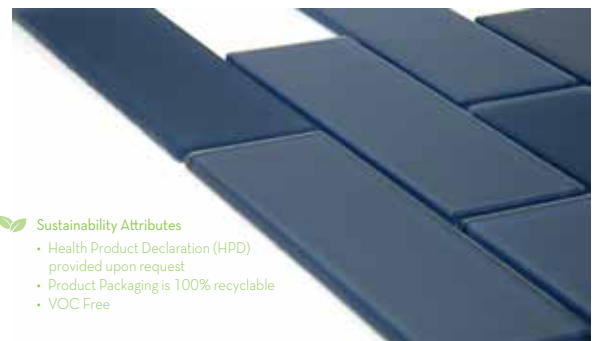

1. **Sustainability Attributes**
2. Health Product Declaration (HPD) provided upon request
   - Product Packaging is 100% recyclable
   - VOC Free

*For more information visit www.emser.com. Always consult a professional for proper usage and installation.