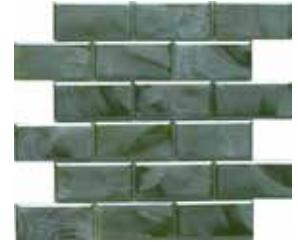

SPIN™

Glazed Porcelain Mosaic

White

Silver

Tan

Moss

Blue

Sizes				
	11" x 12" Mesh 12.40" x 10.71"	10" x 10" Mesh 10.12" x 9.76"	12" x 13" Mesh 12.2" x 12.52"	10" x 14" Mesh 9.92" x 13.78"
Thickness	6mm	6mm	6mm	6mm
Testing	Shade Variation Rating			
Results*	V4			