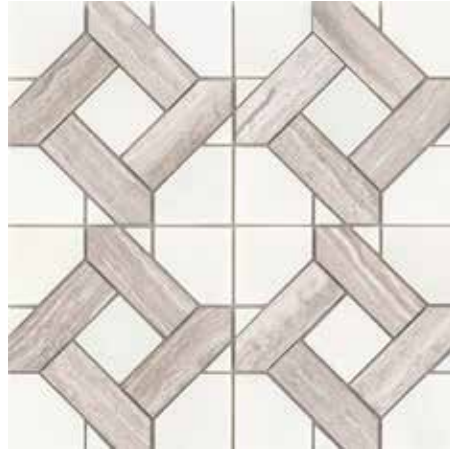

Mini Manor Cream