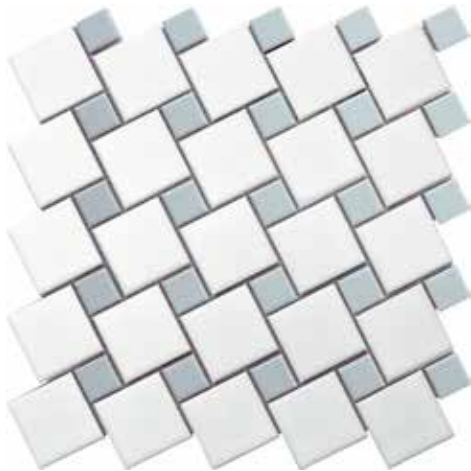

SOUVENIR™

Glazed Porcelain Mosaic

WALL 
RESIDENTIAL 
COMMERCIAL 
INDOOR 
OUTDOOR 
POOL 

White - Black

White - Fawn

White - Gray

White - Silver

White - White