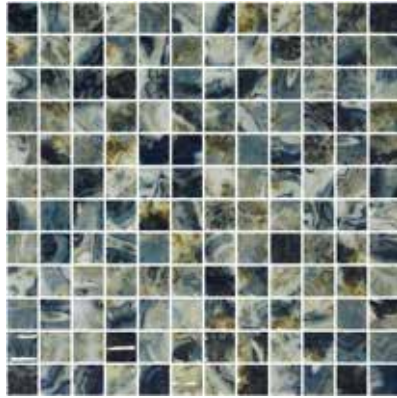

Ono

Not Pictured: Stone

Sizes	
	12" x 12" Dot Mount
Thickness	4.9mm
Testing	Shade Variation Rating
Results*	V3

1. **Sustainability Attributes**
2. Health Product Declaration (HPD) provided upon request
   - Product Packaging is 100% recyclable
   - VOC Free

*For more information visit www.emser.com. Always consult a professional for proper usage and installation.