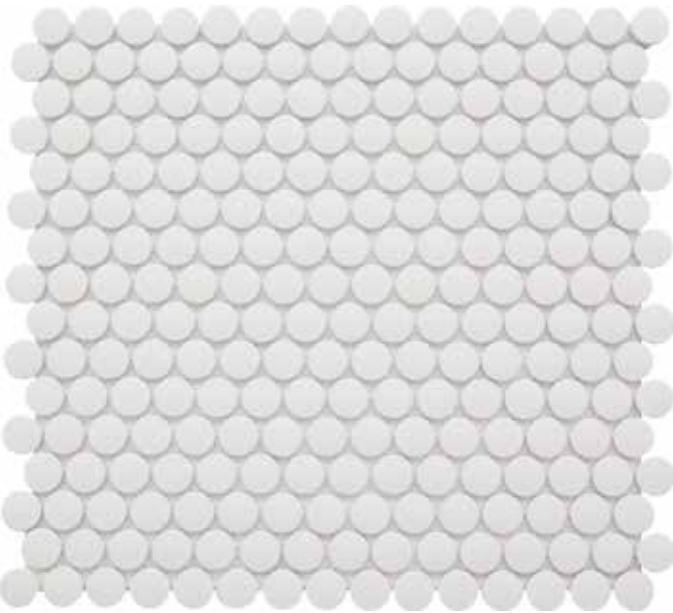

REWARD™

Glazed Porcelain Mosaic

FLOOR / WALL  RESIDENTIAL  INDOOR  OUTDOOR  POOL 

White 2" Hex

Black 2" Hex

White Penny

Black Penny

Sizes		
	11" x 13" 10.98" x 12.68"	11" x 12" 11.34" x 12.24"
Thickness	5.5mm	5.5mm
Testing	Shade Variation Rating	
Results*	VI	