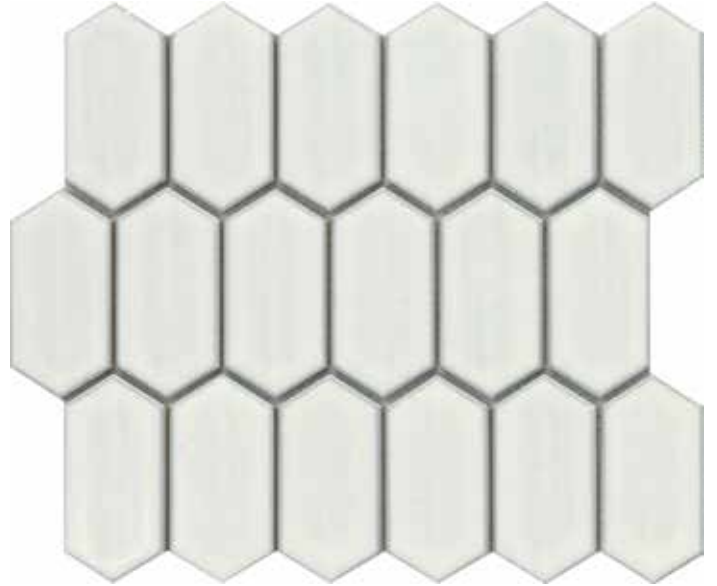

NEWTRO™

Ceramic Mosaic

WALL  RESIDENTIAL  COMMERCIAL  INDOOR  OUTDOOR  POOL 

White

Ivory

Navy

<p>Sizes</p>	 <p>10" x 12" 10.04" x 11.57"</p>
<p>Thickness</p>	<p>7.5mm</p>
<p>Testing</p>	<p>Shade Variation Rating</p>
<p>Results*</p>	<p>V2</p>