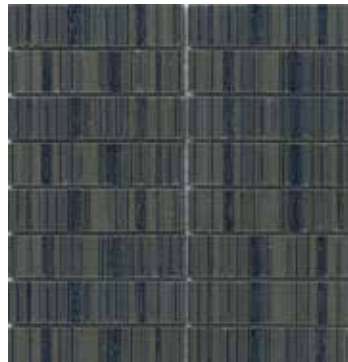

Navy

Sizes	
	12" x 12" Mesh 1" x 6" Stacked
Thickness	10mm
Testing	Shade Variation Rating
Results*	v3

1. Sustainability Attributes
2. Health Product Declaration (HPD) provided upon request
   - Product Packaging is 100% recyclable
   - VOC Free

*For more information visit www.emser.com. Always consult a professional for proper usage and installation.