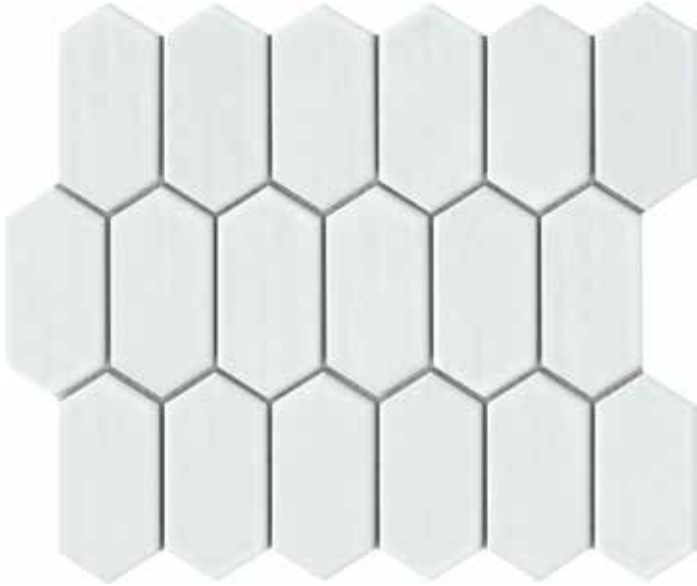

WALL RESIDENTIAL COMMERCIAL INDOOR OUTDOOR POOL

White