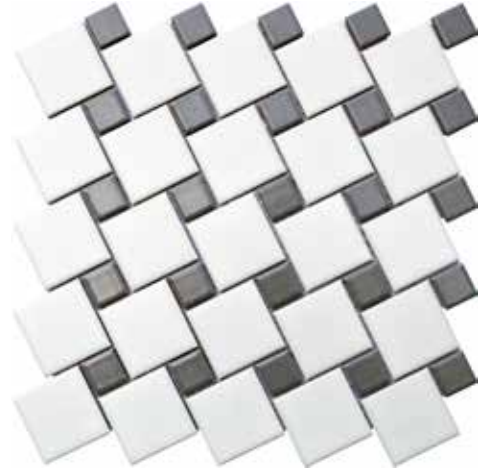

SOUVENIR™

Glazed Porcelain Mosaic

WALL 
RESIDENTIAL 
COMMERCIAL 
INDOOR 
OUTDOOR 
POOL 

White - Black

White - Fawn

White - Gray

White - Silver

White - White