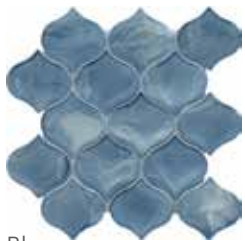

SPIN™

Glazed Porcelain Mosaic

White

Silver

Tan

Moss

Blue

Sizes				
	11" x 12" Mesh 12.40" x 10.71"	10" x 10" Mesh 10.12" x 9.76"	12" x 13" Mesh 12.2" x 12.52"	10" x 14" Mesh 9.92" x 13.78"
Thickness	6mm	6mm	6mm	6mm
Testing	Shade Variation Rating			
Results*	V4			