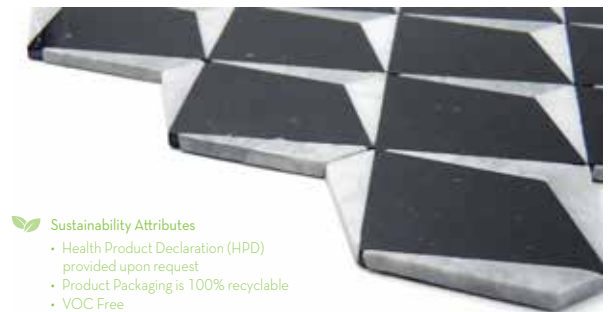

All Crest Colors
Available in Size 13"x13"

White / Black

White / Cream

White / Gray

White / White

All Damask Colors
Available in Size 11"x13"

Sizes				
	12" x 12" 12.24" x 11.81"	13" x 13" 12.52" x 12.52"	11" x 13" 10.91" x 12.60"	10" x 12" 10.04" x 12.01"
Thickness	6mm	6mm	6mm	6mm
Testing	Shade Variation Rating			
Results*	V2			