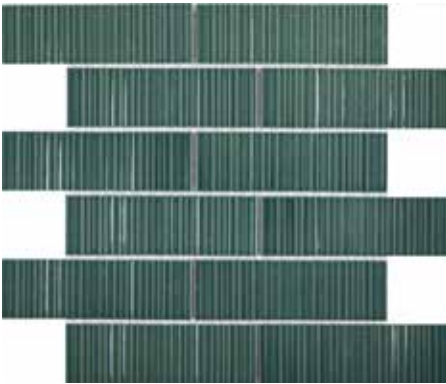

Tant

Sizes	
	2"x6" Offset 11.22"x11.54"
Thickness	8mm
Testing	Shade Variation Rating
Results*	V2

1. Sustainability Attributes
2. Health Product Declaration (HPD) provided upon request
   - Product Packaging is 100% recyclable
   - VOC Free

*For more information visit www.emser.com. Always consult a professional for proper usage and installation.