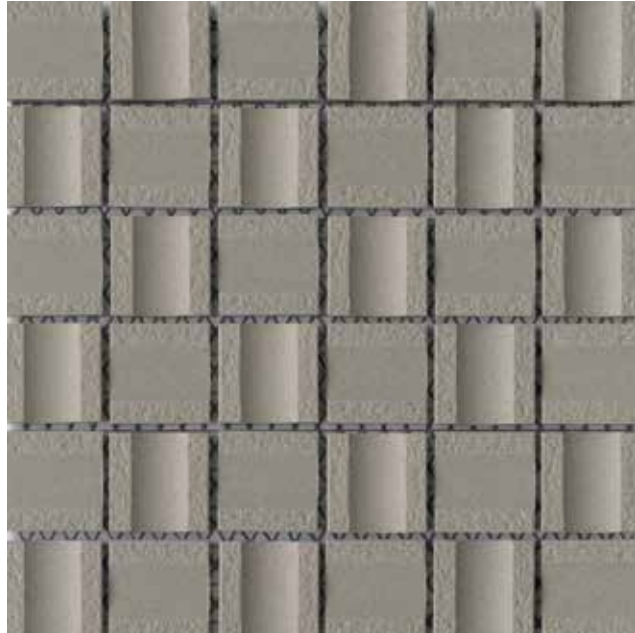

Silver

Sizes	
	12" x 12" Mesh 11.69" x 11.69"
Thickness	11mm
Testing	Shade Variation Rating
Results*	V2

It is recommended that the unglazed products be sealed to maintain stain or chemical resistance over-time. Always consult a professional for proper installation and maintenance.

1. **Sustainability Attributes**
2. Health Product Declaration (HPD) provided upon request
   - Product Packaging is 100% recyclable
   - VOC Free

*For more information visit www.emser.com. Always consult a professional for proper usage and installation.