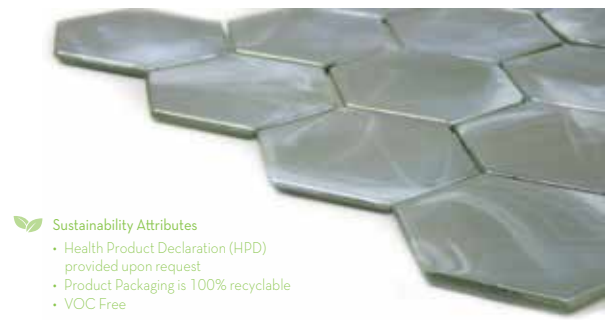

SPIN™

Glazed Porcelain Mosaic

White

Silver

Tan

Moss

Blue

Sizes				
	11" x 12" Mesh 12.40" x 10.71"	10" x 10" Mesh 10.12" x 9.76"	12" x 13" Mesh 12.2" x 12.52"	10" x 14" Mesh 9.92" x 13.78"
Thickness	6mm	6mm	6mm	6mm
Testing	Shade Variation Rating			
Results*	V4			