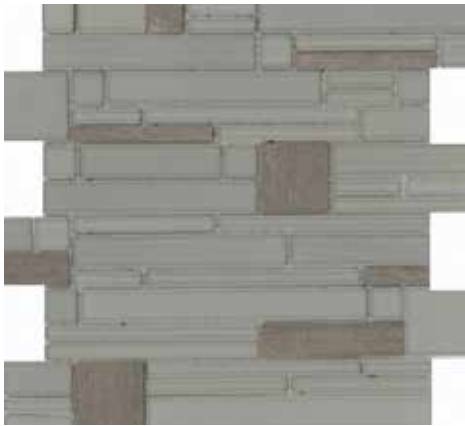

WALL RESIDENTIAL COMMERCIAL INDOOR

Vigor

Sizes 12" x 12" Mesh 11.81" x 11.81"	
Thickness	8mm
Testing	Shade Variation Rating
Results*	V2

1. **Sustainability Attributes**
2. Health Product Declaration (HPD) provided upon request
   - Product Packaging is 100% recyclable
   - VOC Free

*For more information visit www.emser.com. Always consult a professional for proper usage and installation.