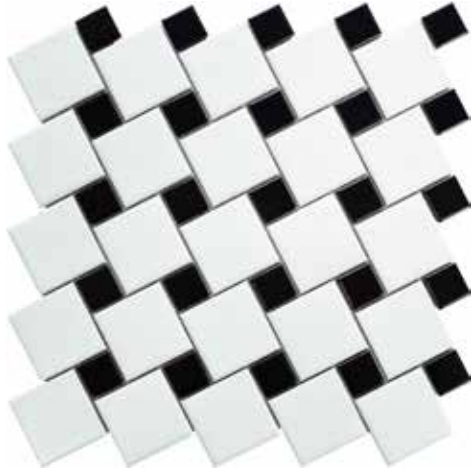

WALL
RESIDENTIAL
COMMERCIAL
INDOOR
OUTDOOR
POOL

White - Black