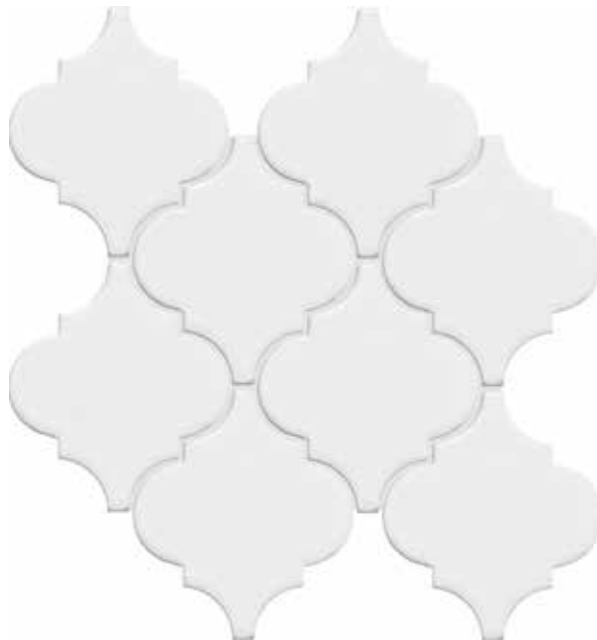

MODAN™

Unglazed Porcelain Mosaic

Dove

Fawn

Silver

White

<p>Sizes</p>	 <p>10" x 11" Mesh 10.63" x 10.24"</p>
<p>Thickness</p>	<p>8mm</p>
<p>Testing</p>	<p>Shade Variation Rating</p>
<p>Results*</p>	<p>V2</p>