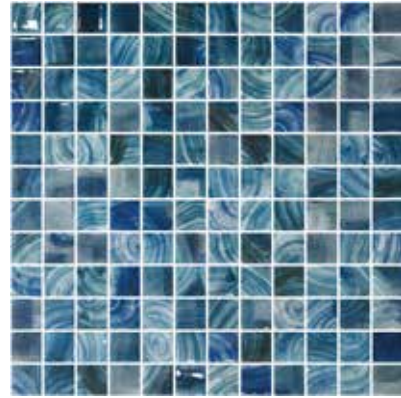

Suva

Not Pictured: Stone

Sizes	
	12" x 12" Dot Mount
Thickness	4.9mm
Testing	Shade Variation Rating
Results*	V3

1. **Sustainability Attributes**
2. Health Product Declaration (HPD) provided upon request
   - Product Packaging is 100% recyclable
   - VOC Free

*For more information visit www.emser.com. Always consult a professional for proper usage and installation.