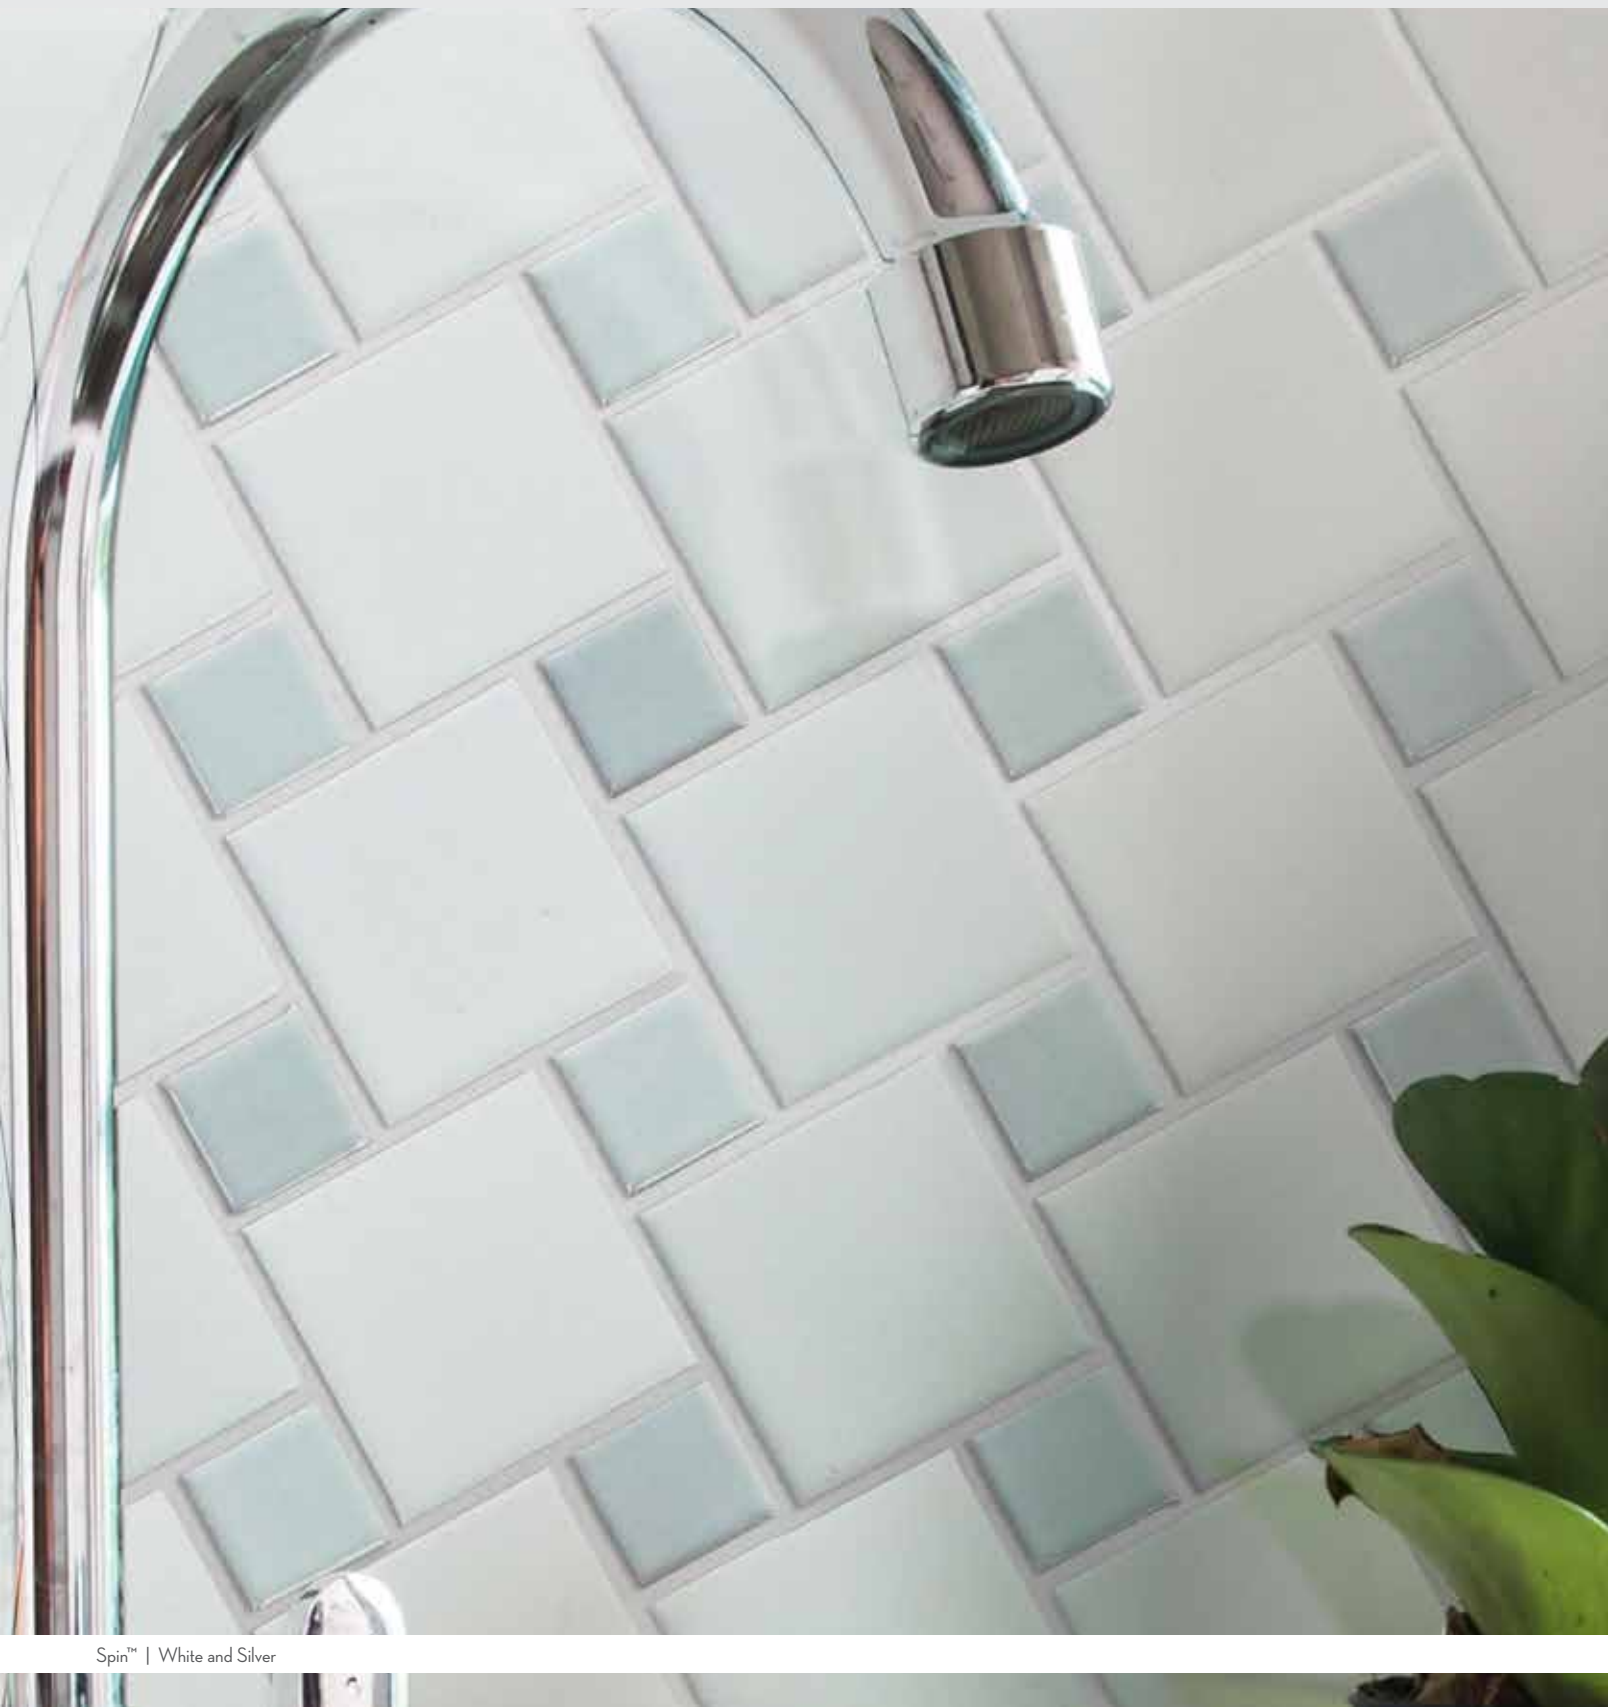

The vintage appeal of the classic pinwheel pattern comes home with Spin™ mosaic tile. The linear style offers a neutral option, while still celebrating layered looks and movement in design. The allure of this geometric mosaic remains ever-present today for its beauty and durability, especially for both kitchen and bath.

SPIN™

Glazed Porcelain Mosaic