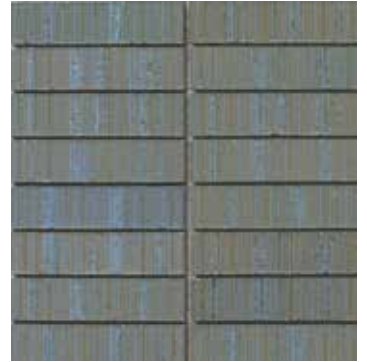

Ocean

Sizes	
	12" x 12" Mesh 1" x 6" Stacked
Thickness	10mm
Testing	Shade Variation Rating
Results*	v3

1. Sustainability Attributes
2. Health Product Declaration (HPD) provided upon request
   - Product Packaging is 100% recyclable
   - VOC Free

*For more information visit www.emser.com. Always consult a professional for proper usage and installation.