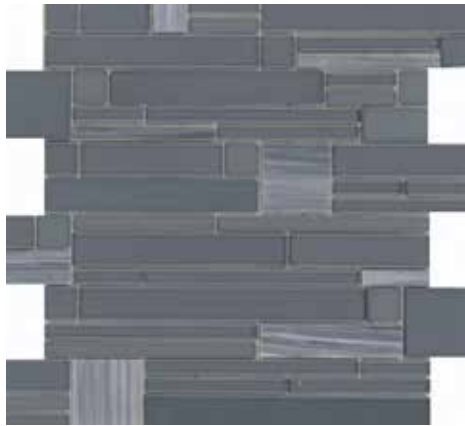

Zest

Sizes 12" x 12" Mesh 11.81" x 11.81"	
Thickness	8mm
Testing	Shade Variation Rating
Results*	V2