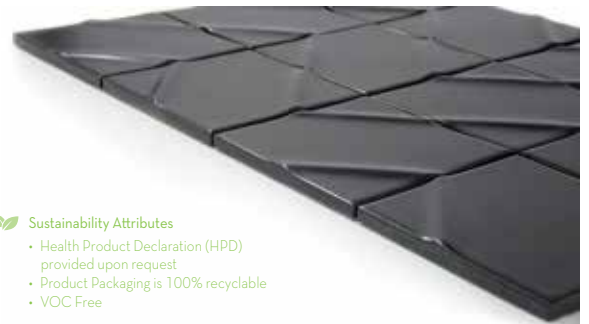

KINETIC™

Glazed Ceramic Mosaic

WALL  RESIDENTIAL  COMMERCIAL  INDOOR  OUTDOOR  POOL 

Black

White

Sizes	
	12" x 16" 11.73" x 15.67"
Thickness	10mm
Testing	Shade Variation Rating
Results*	V2

-  Sustainability Attributes
- Health Product Declaration (HPD) provided upon request
 - Product Packaging is 100% recyclable
 - VOC Free

*For more information visit www.emser.com. Always consult a professional for proper usage and installation.

Kumito™ is a timeless ceramic chevron mosaic tile that comes in two distinct colors. The classic choice for both traditional and contemporary design schemes, Kumito provides a simple and clean look with a matte finish. This chevron mosaic is the perfect accent to any wall.