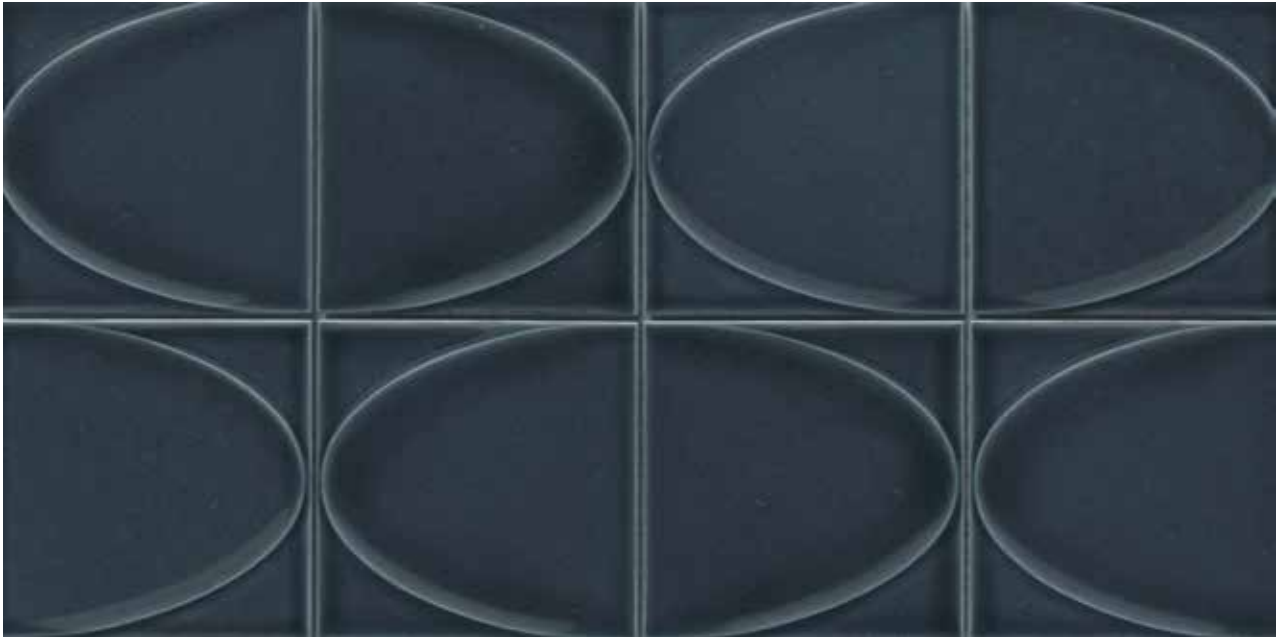

Inspired by European architecture and design, Masquerade™ is a festive pattern conveyed in an intricately textured and dimensional glazed ceramic mosaic.

MASQUERADE™

Ceramic Mosaic

Blue

White

Silver

Taupe

Green